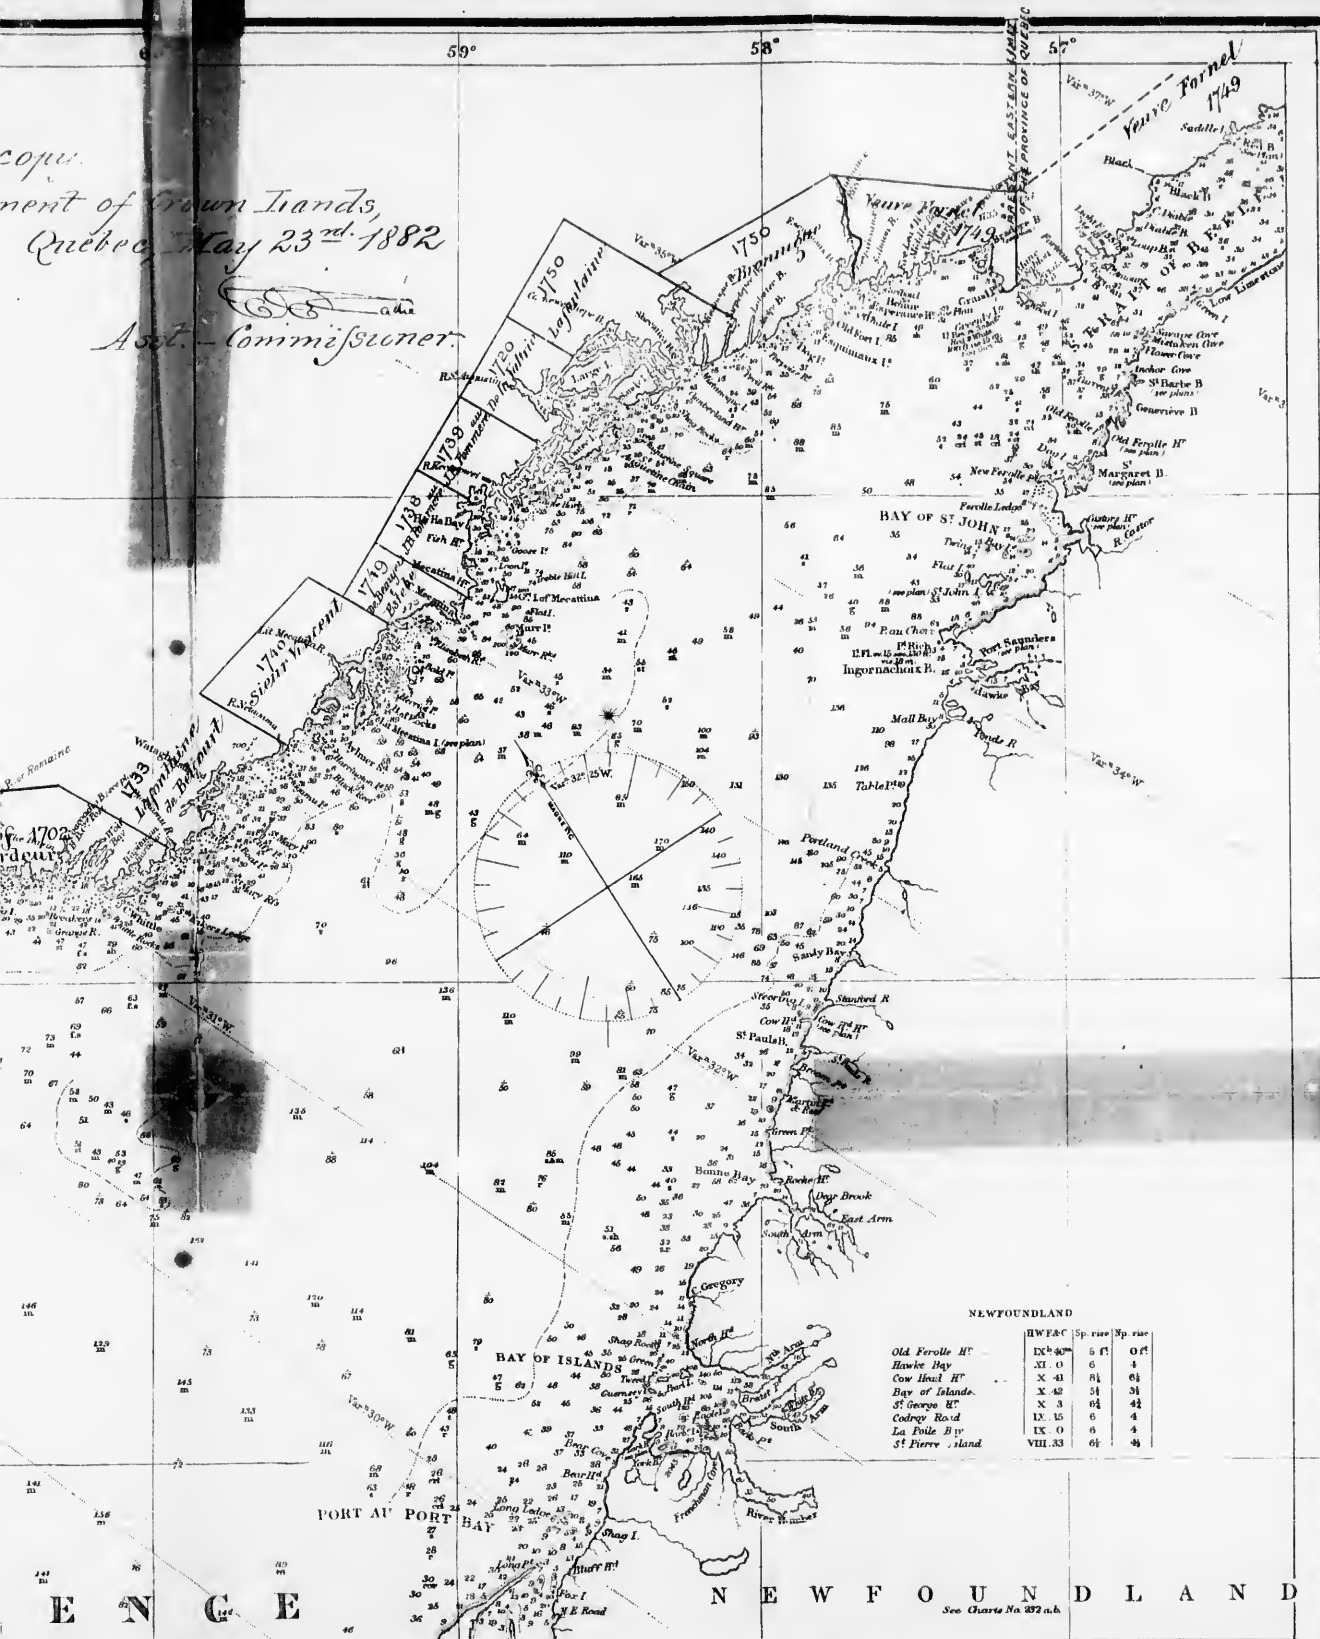

copy
 ment of Crown Lands,
 Québec, May 23rd 1882

Asst. Commissioner.

NEWFOUNDLAND

	HW&C	Sp. rate	Sp. rate
Old Ferrolle H ^t	IX 40	5 17	0 17
Hawke Bay	XI 0	6	4
Cow Head H ^t	X 41	14	6 1
Bay of Islands	X 42	31	31
St. George H ^t	X 3	6 1	4 1
Codroy Head	IX 15	6	4
La Poile B ^y	IX 0	6	4
St. Pierre Island	VIII 33	6 1	4

E N C E

N E W F O U N D L A N D

See Charts No 272 a,b