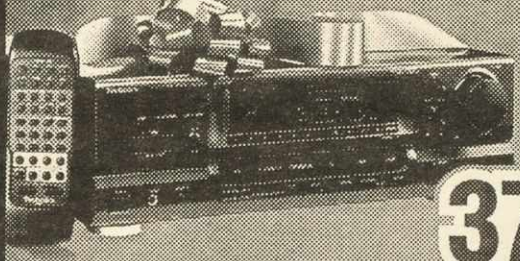

Technics & Panasonic

ENJOY THEATRE SOUND AT HOME THIS CHRISTMAS