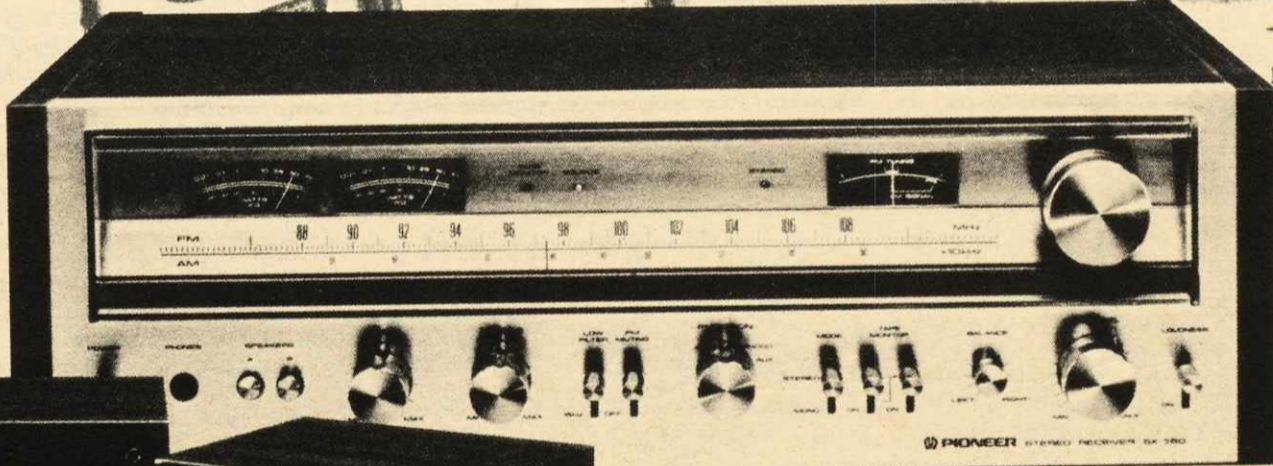

# Go Ahead WITH PIONEER®

Isn't it really what you've always wanted. You're not likely to find a better time to reward yourself than right now. Go ahead!

PL-518 DC-Servo Direct-Drive Turntable with Auto-Return Convenience and Quick-Start Operation. Delivers consistent rated speed performance with extremely low 0.03% wow/flutter. 40mm-thick solid particleboard base and SPC steel bottom plate aids in eliminating sound pressure feedback for outstanding performance. The many other features which have made Pioneer the undisputed leader in the field can best be appreciated by demonstration.

SX-780 Receiver - "DC" with a difference - power output is continuous 45 watts per channel, both channels driven into 8 ohms, from 20 to 20,000 Hz, with no more than 0.05% total harmonic distortion. Power amplification circuitry is DC with a difference, so that Transient Intermodulation Distortion and other forms of distortion are minimized.

**AND IT ALL COMES OUT HERE - HPM-60 4-WAY 4-SPEAKER SYSTEM**

Enclosure: Bass-reflex type Speakers: 25cm carbon fiber blended cone woofer, 10cm cone midrange, 4.5cm cone tweeter, High Polymer Film supertweeter. Nominal Input Power: 30W Amplifier Power Range: 30--120W (recommended). Dimensions: 350(W)x610(H)x321(D)mm. Weight: 17.5kg.