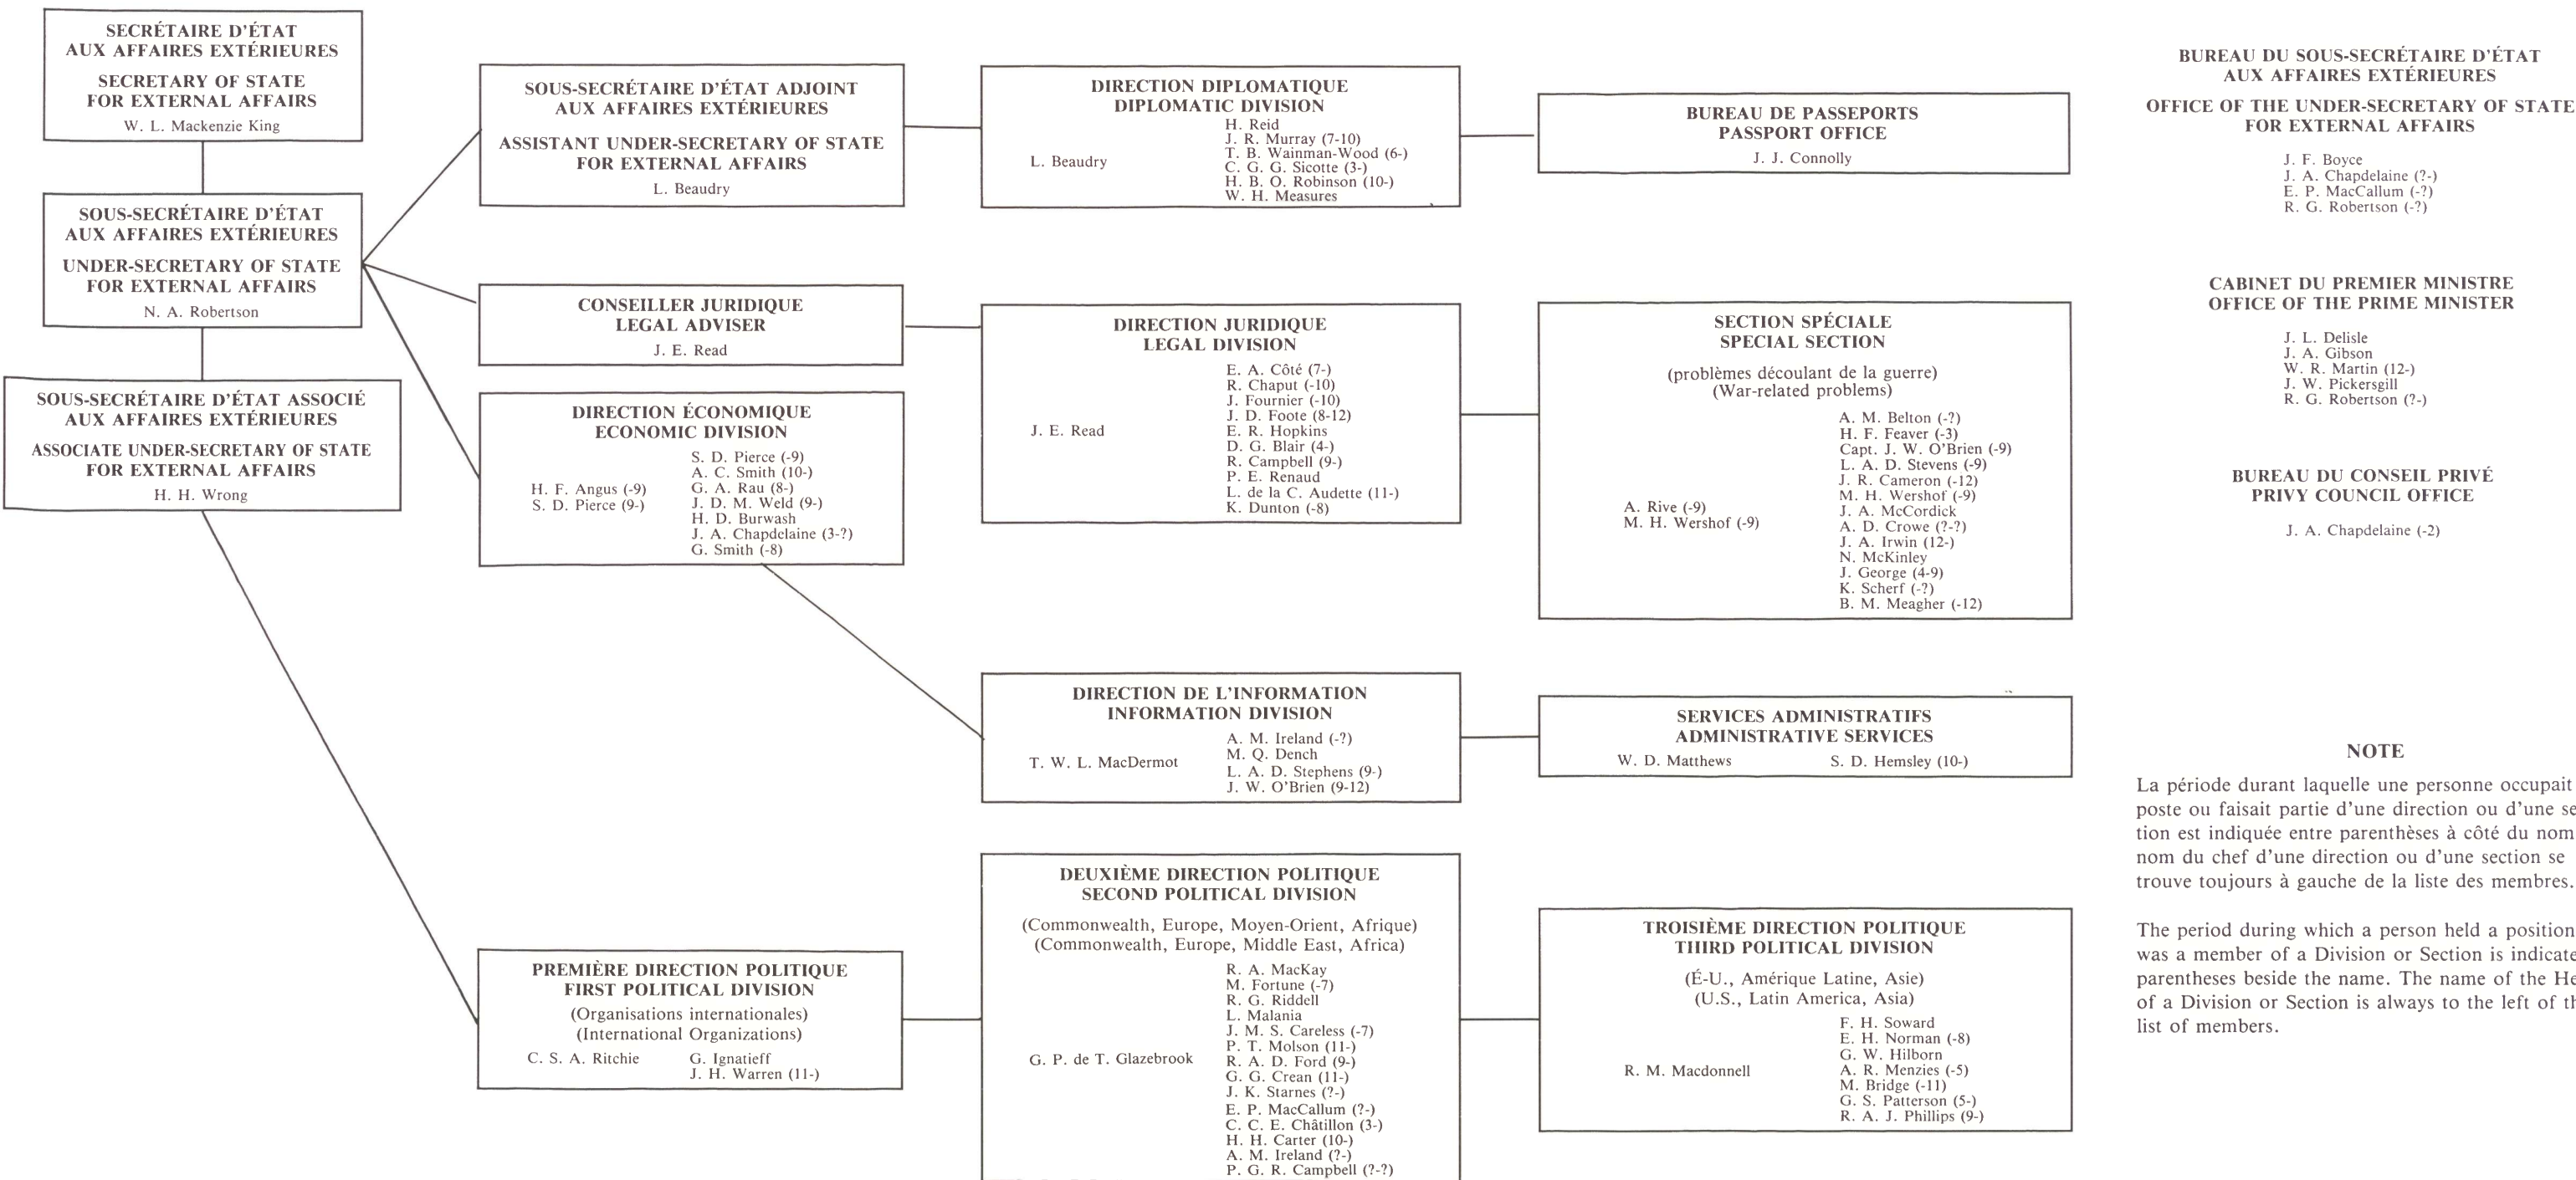

**ORGANIGRAMME DE L'ADMINISTRATION CENTRALE
DU MINISTÈRE DES AFFAIRES EXTÉRIEURES**

— 1945 —

**DEPARTMENT OF EXTERNAL AFFAIRS
HEADQUARTERS ORGANIZATION CHART**

**BUREAU DU SOUS-SECRETÉIRE D'ÉTAT
AUX AFFAIRES EXTÉRIEURES
OFFICE OF THE UNDER-SECRETARY OF STATE
FOR EXTERNAL AFFAIRS**

The period during which a person held a position or was a member of a Division or Section is indicated in parentheses beside the name. The name of the Head of a Division or Section is always to the left of the list of members.