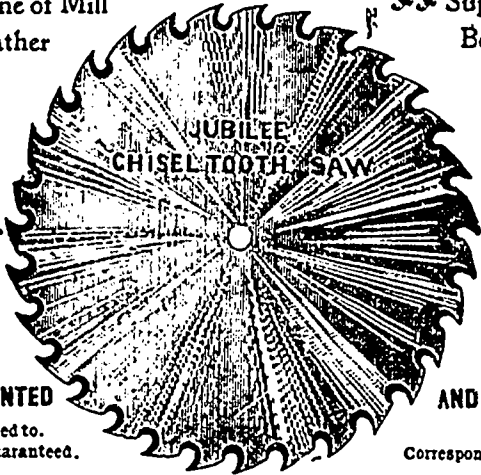

THE JAMES ROBERTSON CO., Limited.

Manufacturers of.

Saws of All Description

A Full Line of Mill
Rubber and Leather
Metal, &c., always

Supplies, including
Belting, Babbit
carried in stock.

Head Office:
144 William St.
MONTREAL

Factories at
MONTREAL,
TORONTO,
and
ST. JOHN, N.B.

ALL OUR SAWS
FULLY WARRANTED

Orders promptly attended to.
Satisfaction Guaranteed.

CIRCULAR, GANG
AND MILL SAWS A
SPECIALTY

Correspondence Solicited.

Rice Lewis & S