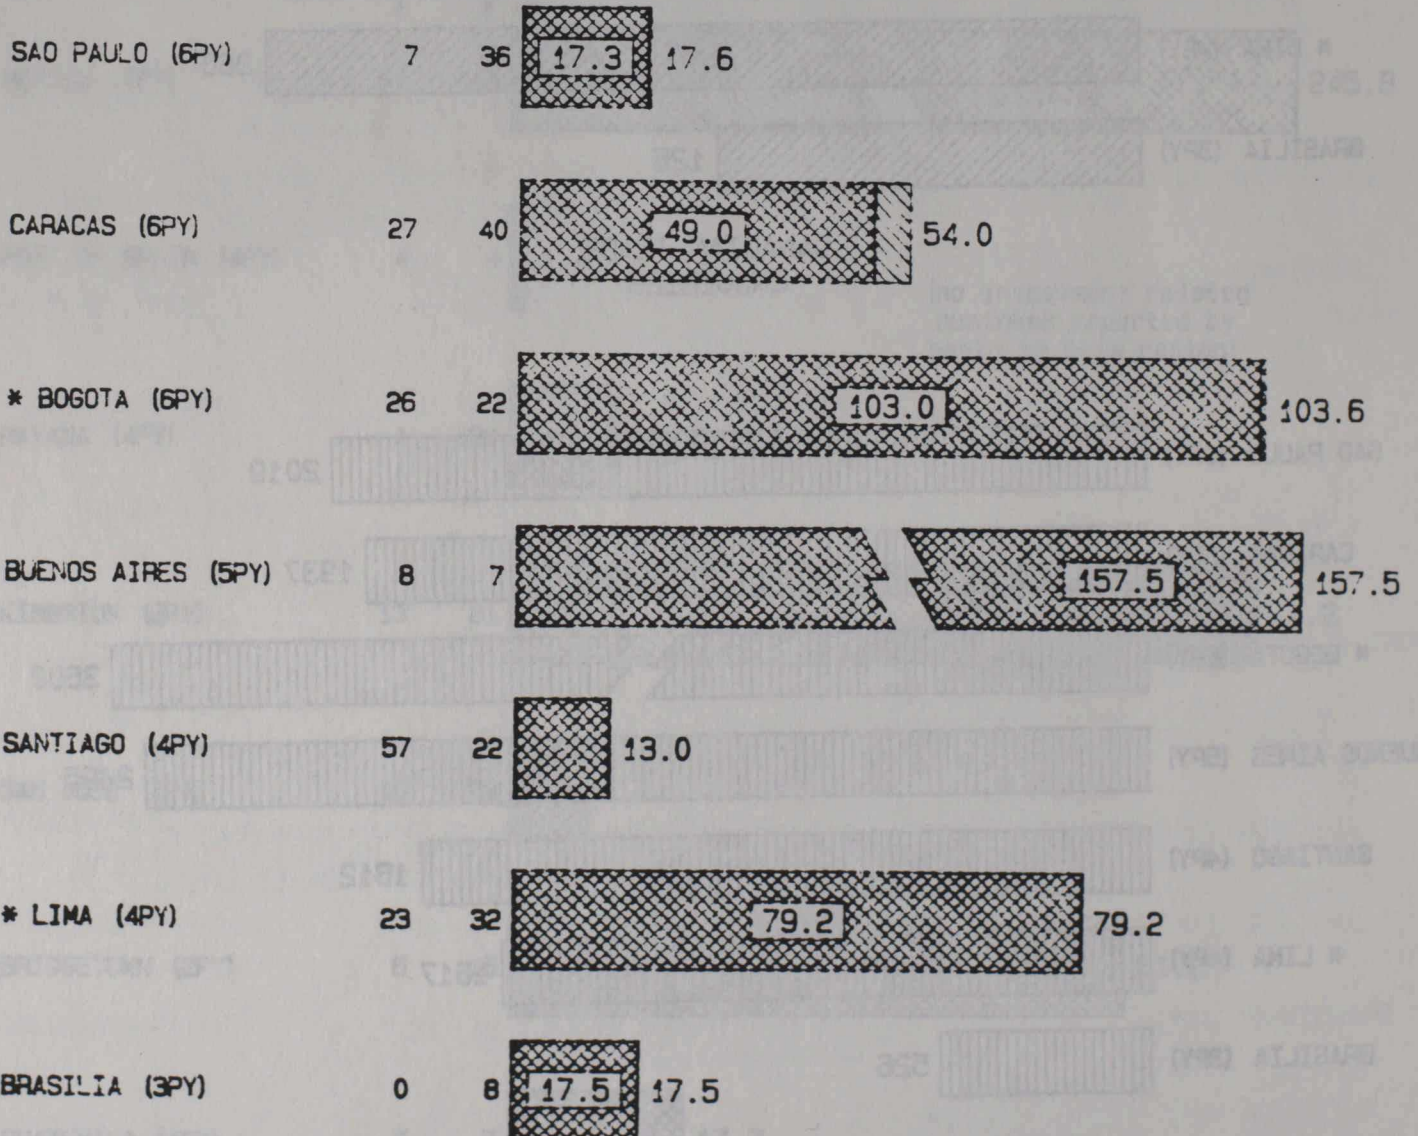

BUSINESS REPORTED
 BY SOUTH AMERICA POSTS
 FY APRIL 1987 - MARCH 1988

VALUE
TRADE RELATED

VALUE
INVESTMENT RELATED

\$ MILLION \$

(PY refers to Trade Program PYS)

New buying connections &
nbr of agencies appointed

Number of Export
Sales Reported

* 3 of 4 reports received