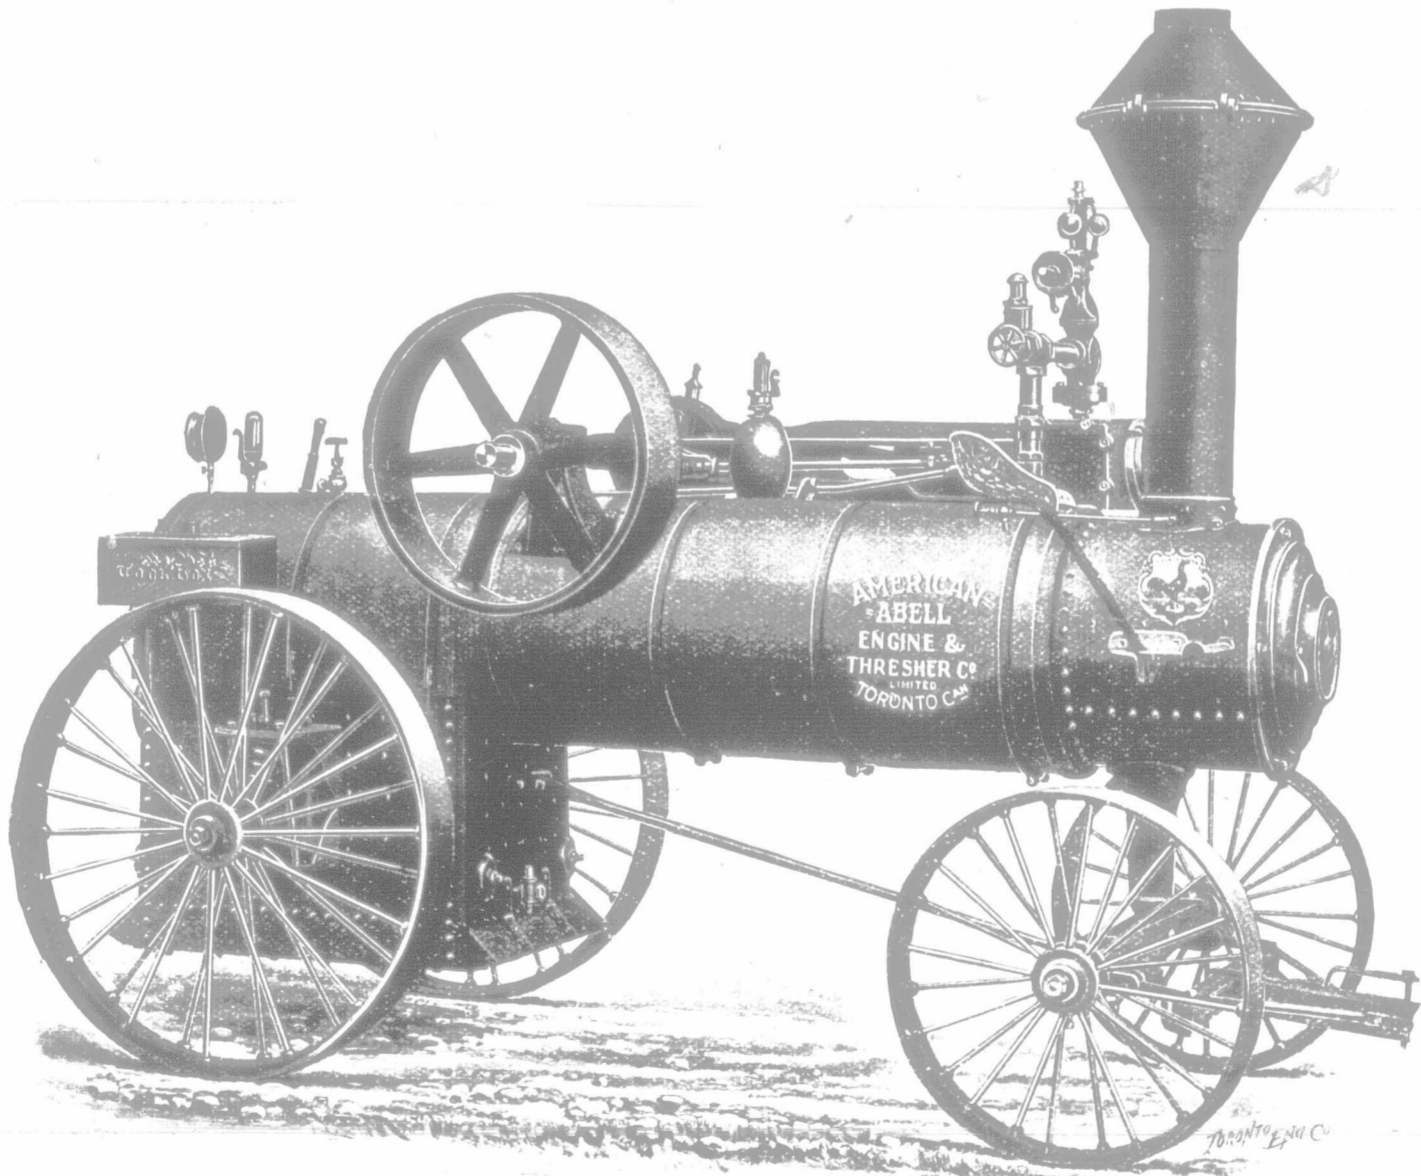

THE "COCK O' THE NORTH" LINE

THE ABELL IMPROVED "VICTOR" CLOVER HULLER. BEST ON EARTH.

AMERICAN-ABELL

OUR ELEGANT PORTABLE ENGINE FOR ONTARIO WORK.

American-Abell Engine & Thresher Company, Limited,
 Our new Catalogue is out. TORONTO, CANADA.