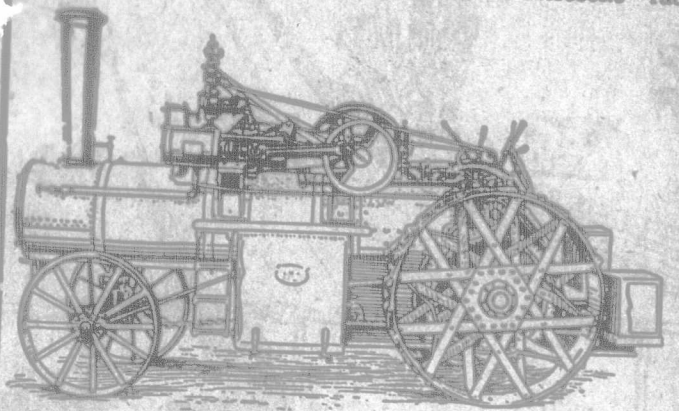

The Geo. White & Sons Co., Limited

Makers of the White-Allwork Kerosene Tractor

LONDON, ONT.

Moose Jaw, Sask.

Brandon, Man.

"THE FIRST QUALITY LINE"

Light Draft and Thorough Spreading

FROM a quarter to half a ton less dead weight for your horses to pull—a straight line of drive through direct connection of front and rear axles, and freedom from choking—these three light-draft features alone often sell T.A. Spreaders. And its direct chain drive is the lightest running drive yet contrived.

Thorough Spreading—even spreading—is assured by double cylinders running in opposite directions. And then to make assurance doubly sure our exclusive, special design distributor that takes care of odd lumps of manure that might happen to get through. Get the rest of the description by writing now for interesting catalogue.

Tudhope-Anderson Co., Limited

ORILLIA, ONTARIO
Western Distributing Houses: Winnipeg, Regina, Saskatoon, Calgary, Edmonton.
Eastern Distributing Houses: London Ont.; Smiths Falls, Ont.; J. Clarke & Son, Ltd.; Fredericton, N.B.; Lunenburg Co., Ltd., New Castle, N.B.

Tudhope-Anderson MANURE SPREADER

SAVE DOLLARS WITH A GILSON FEED GRINDING OUTFIT

DON'T throw away your Dollars by feeding whole grain. Get a GILSON 100% SERVICE FEED GRINDING OUTFIT. It will pay for itself in one season. Investigate the Gilson before you buy. Made in Canada. Buy direct from the Manufacturer. We are not jobbers or middlemen. All sizes for every requirement. Special Introductory Offer to the first purchaser in every locality. Write us for large catalog and full particulars to-day.

GILSON MFG. CO. Ltd.

919 York St., Guelph, Ont.