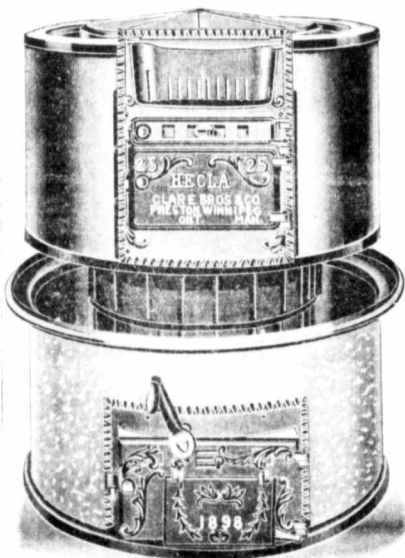

HECLA FURNACE

HECLA FURNACE

HECLA FURNACE

For years your neighbor has used this celebrated heater and every time you entered his house it was warm and comfortable. Yes, and his fuel account was less than yours.

Why Not let us furnish you with prices and specifications and then you can decide? Our quotations will greatly interest you.

Hecla Furnaces are made in four sizes and eight styles, will burn any kind of fuel. Has double door for large rough wood. Heavy flange fire pot made in two sections. The dome has fused joints absolutely gas proof. The HELCA is unequalled for **Heating Capacity, Durability, Economy, and Ease of Management.** Write to

CLARE BROS. & CO.

Preston, Ont. and Winnipeg, Man.

Up

With the **Times...**

Progressive Cheese and Butter makers use : : : : :

Windsor Salt

because they know it produces a better article, which brings the highest price.

THE WINDSOR SALT CO.
Limited

WINDSOR. : : : : : ONT.

PICTURE BLOTTERS FOR ADVERTISERS

S. W. GRANT,
Confederation Bldg., Toronto.