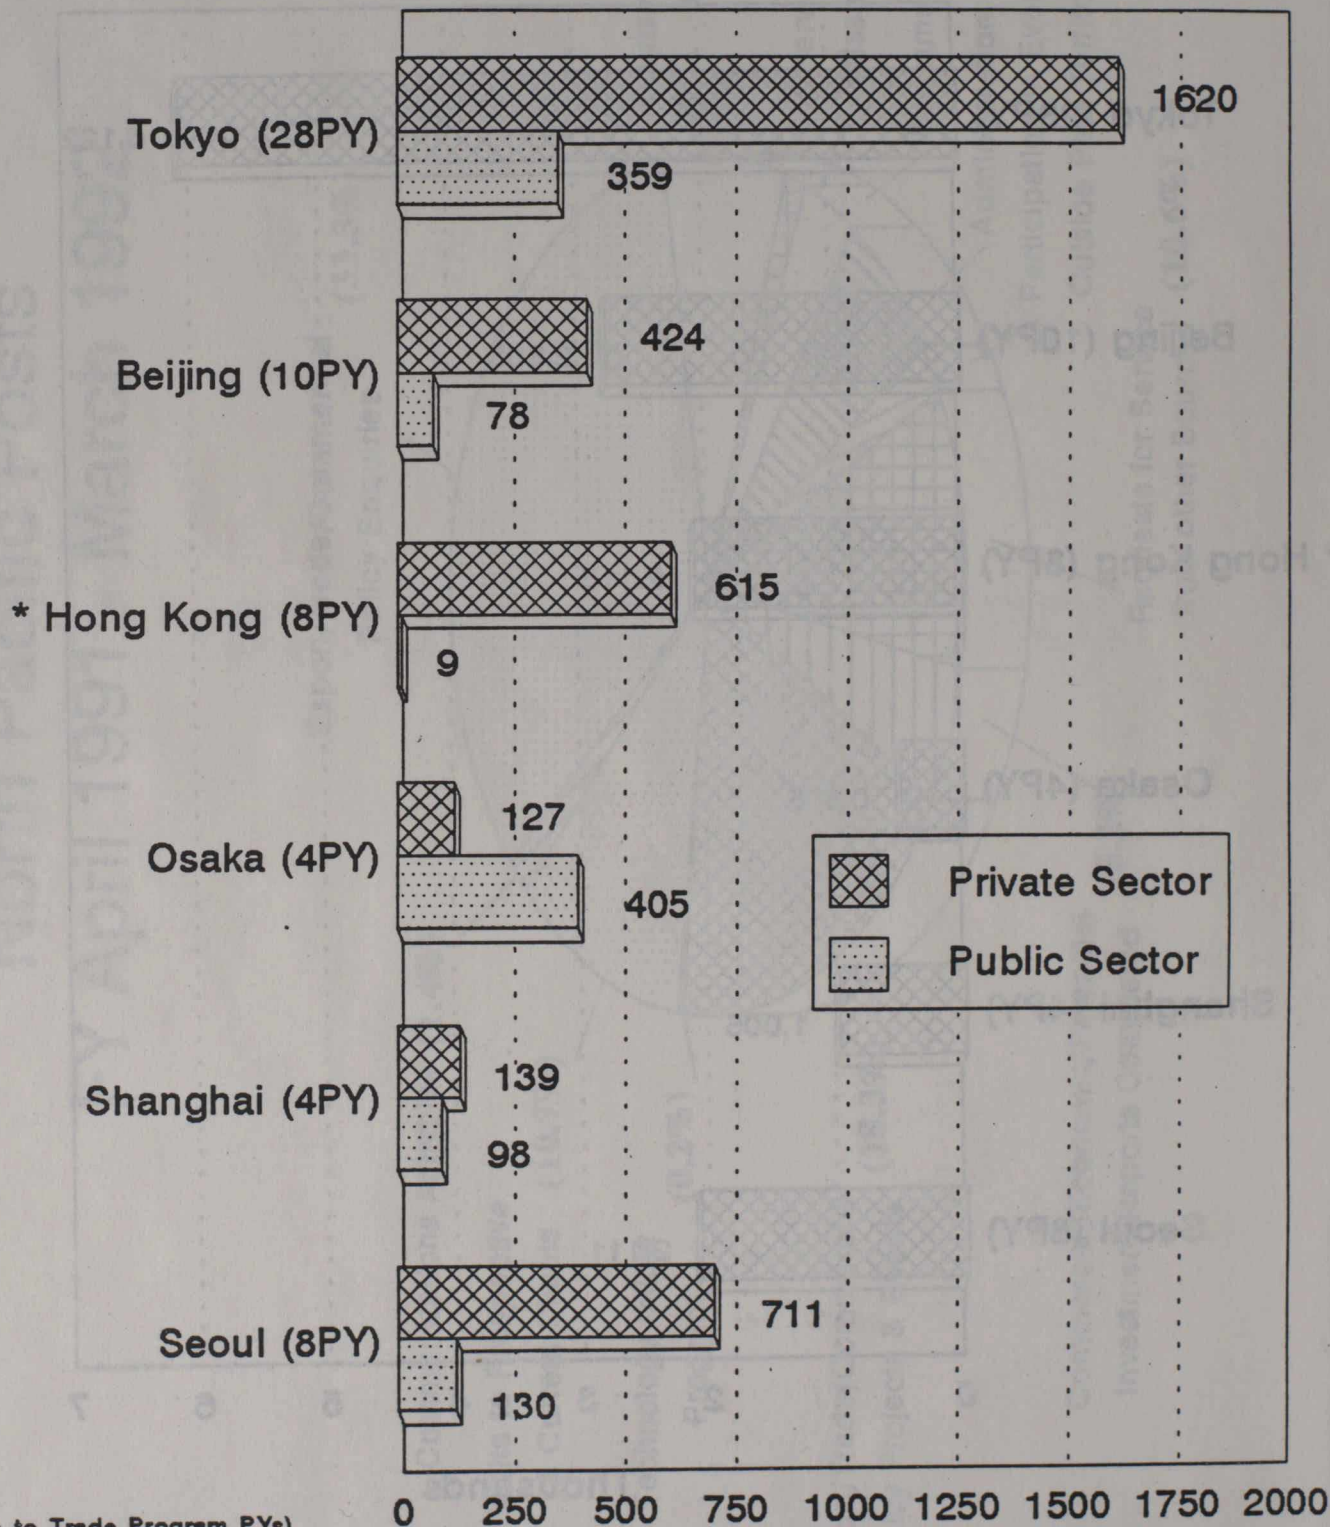

Selected Workload Indicators

Canadian Business Visitors

North Pacific Posts

(PY refers to Trade Program PYs)

* 3 of 4 reports rec'd

FY April 1991 - March 1992