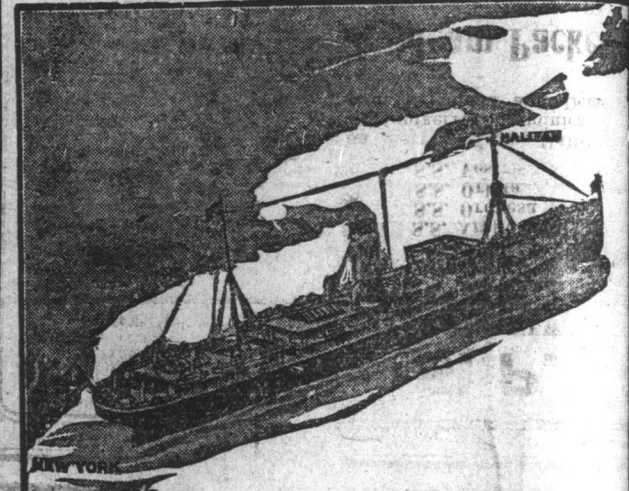

Reid-Newfoundland Co., Limited

RED CROSS LINE.

NEW YORK—HALIFAX—ST. JOHN'S.
The SS. ROSALIND will probably sail from New York Saturday, April 29th.

This steamer has excellent accommodations and carries First and Second Class Passengers.
Through tickets issued to Boston via Halifax and the Dominion Atlantic Railway at reduced rates.
Through rates quoted to any port.
For further information re Passages, Fares, Rates, apply to

HARVEY & COMPANY, LIMITED
St. John's, Nfld., Agents

Electric Lighting Glass.

We have just received a shipment of Home Lighting Glass, consisting of:

Bowls, Shades, Globes
That for Wealth of decorative design and exquisite color combinations will commend itself to the most exacting buyers of distinctive Electric Lighting Glass.
To consumers of electricity for home lighting who are considering improvements or additions to their present method, we strongly recommend that you look this shipment over while it is complete.
Prices Lowest consistent with quality and workmanship.

ST. JOHN'S LIGHT & POWER CO., LTD.,
Angel Building, Water St. West.
apr22,26,29,may1,3,6

CHEK

THE DRY CLEANER

IS
HERE

A Diamond FOR April Birthdays AND Easter.

If her Birthday is in April make the anniversary a doubly pleasant one by the Gift of the April Birthstone—the Diamond.

As an expression of goodwill at Easter time its matchless brilliancy and everlasting sparkle makes it a gift that is beautiful, appropriate and valued.

We have some very fine values to offer you!

T. J. DULEY & Co., Ltd.,
The Reliable Jewellers and Opticians.

HENRY BLAIR

Always Famous for Hosiery

Now showing new ranges of Ladies' and Misses' Plain Cashmere Hose in Black and latest colors culled from the Best English makers.

EXCEPTIONAL VALUES—Ladies' Plain all-Wool Cashmere Hose, fashioned legs and seamless feet in Black, Navy, Nigger, Toney, Dark Grey, Mid Grey, Silver, Oyster, at . . . . .95c. per pair

SPECIAL VALUE—Ladies' Plain Botany Wool Hose, double heels, soles and toes; colors: Toney, Nigger, Silver, Coating, Cream. Special price . . . . . $1.30 per pair

GOOD VALUE—Ladies' Plain Hose, Lisle thread finish, in Black, White, Navy, Nigger, Toney, Coating, Mid-Grey, Silver, 65c. per pair.

Ladies' Smart Silk Hose—Shades, Champagne, Putty, Coating, Mid-Grey, Navy, Nigger, Special price . . . . . $1.40 per pair

Ladies' Silk Hose—Perfect fitting, fashioned legs, ankles and feet. Shades, Mid-Grey, Silver, Mole. Special value $1.90 per pair

Misses' Plain Cashmere Hose—In Black, Tan & new Lovat shades.

HENRY BLAIR

WATER STREET.

AMERICAN SOLE LEATHER.

New Manila and Steam Tarred Rope, all sizes.

Manufactured by Plymouth Manufacturing Co. Will be sold at Rock Bottom Prices.

North American Scrap and Metal Co'y.
feb24.1f Cliff's Cove (opp. Jas. Baird, Ltd.)

J. J. ST. JOHN, Grocery Stores.

We are now retailing our first shipment of PURE NEW FANCY

MOLASSES,

At 90c. per Gallon.

—Also—
ROYAL PALACE BAKING POWDER
1-lb. Tin 45c.

J. J. ST. JOHN.

TO THE TRADE!