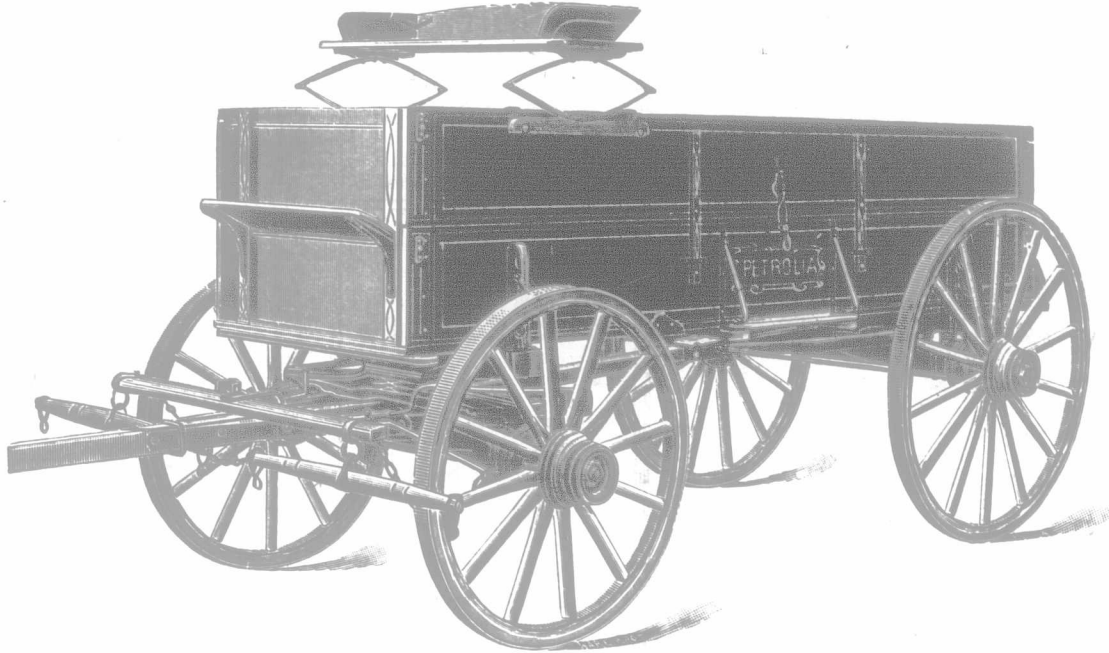

Petrolia Wagon Co., Ltd.

MANUFACTURERS OF

Farm Wagons, Trucks, Sleighs, Etc.

THEY ARE UNSURPASSED

in General Design, Quality of Material and Workmanship.
STRENGTH AND DURABILITY

Balfour Implement Co., Limited, Winnipeg, Manitoba & N.-W.T. Agents for

The Sylvester Double-disc Drill

(STEPHENSON'S PATENT)

Wide seed-bed, light draft. ONLY drill that gave UNQUALIFIED SATISFACTION this spring in the wet sticky soils of Regina and Indian Head Districts. RECORD FOR 1904: 30% MORE SALES. NOT A DRILL RETURNED. NOT A SETTLEMENT REFUSED. Represented everywhere.

In answering any advertisement on this page, kindly mention the FARMER'S ADVOCATE.

"High-priced, but Worth the Price."

STYLE No. 7.

An Ornate Colonial design in Mahogany and Walnut, refined hand carvings. New grand scale. Height 4 ft. 8 in.; width 6 ft. 4 in.; depth 2 ft. 3 in.; 7 1/2 octave overstrung. Best ivory and ebony keys. Extra strong bronzed metal plate to top of piano. Sound Board of finest prepared violin spruce. Remarkably resonant. Three patent noiseless protected pedals. See full description of staying-in-tune advantages in catalogue.