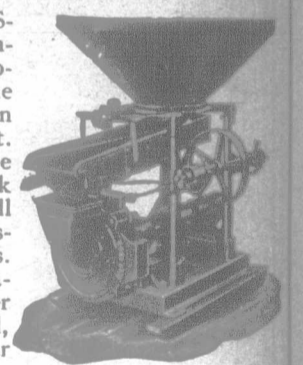

Feed Grinder

Our Grinder is built in nine different sizes, so we can surely meet your requirements. Write for descriptive Folder to

S. VESSOT & CO.

Dept. A, Joliette, Que.

(Sole Manufacturers)

Sold by International Harvester Co. of Canada, Ltd.

Branches:—Calgary, Edmonton, Lethbridge, Estevan, North Battleford, Regina, Saskatoon, Yorkton, Brandon, Winnipeg, London, Hamilton, Ottawa, Montreal, Quebec, St. John.

CREAM

Where are you shipping now? And what are you getting for your cream?

We want more individual shippers and more men to gather cream for us.

Write for our proposition.

Silverwoods Limited
LONDON, ONTARIO