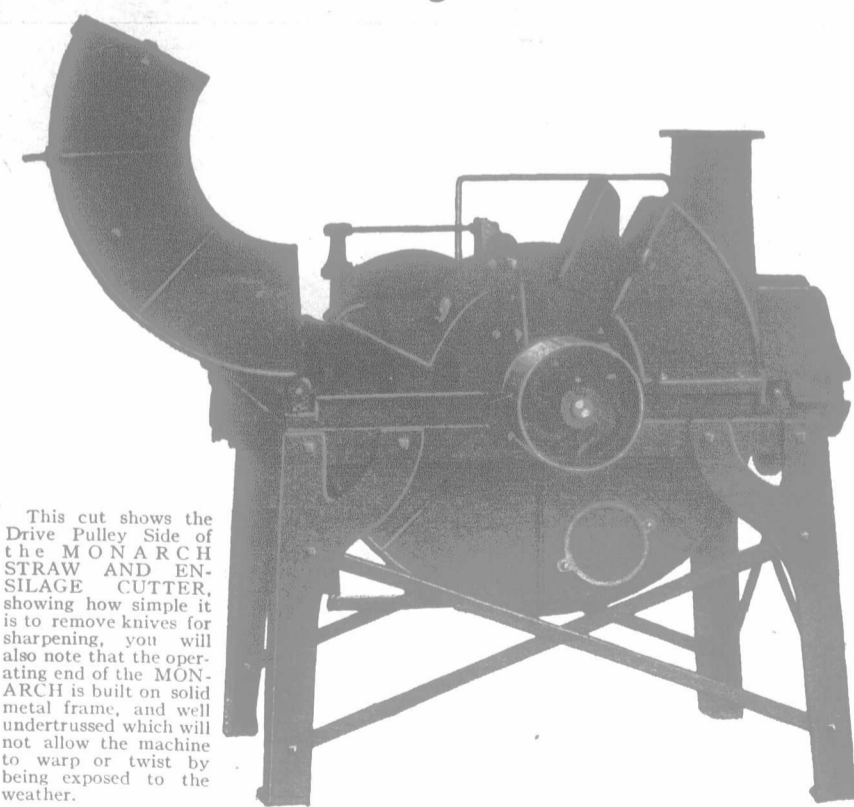

The Monarch Ensilage and Straw Cutter

This cut shows the Drive Pulley Side of the MONARCH STRAW AND ENSILAGE CUTTER, showing how simple it is to remove knives for sharpening, you will also note that the operating end of the MONARCH is built on solid metal frame, and well undertrussed which will not allow the machine to warp or twist by being exposed to the weather.

THE SATISFACTORY SILO FILLER is one that is Simple, Strong, Fast and Durable; therefore, look into the MONARCH LINE and be convinced that it is the BEST.

Write for our catalogue.

CANADIAN ENGINES Limited,

Dunnville, Ontario

See our exhibit at the Toronto and London Fairs.

CREAM WANTED

Ship your cream to us. We pay all express charges. We supply cans. We remit weekly. We guarantee highest market price.

Ontario Creameries, Limited
London - Ontario

SEED WANTED

We are buyers of ALSIKE, RED CLOVER, ALFALFA, WHITE BLOSSOM, SWEET CLOVER, and TIMOTHY Seed. If any to offer send samples and we will quote you our best price F.O.B. your station.

TODD & COOK
Seed Merchants
Stouffville, Ont.

The Plates Make the Grinder

The "VES-SOT" Grinder is equipped with the best plates on the market. Look for the Trade Mark "S.V." on all genuine Ves-sot Plates. Often imitated but never equalled, they outwear all others.

Our Grinder is built in nine different sizes, so we can surely meet your requirements. Write for descriptive Folder to

S. VESSOT & CO.

Dept. A, Joliette, Que.

(Sole Manufacturers)

Sold by International Harvester Co. of Canada, Ltd.

Branches:—Calgary, Edmonton, Lethbridge, Estevan, North Battleford, Regina, Saskatoon, Yorkton, Brandon, Winnipeg, London, Hamilton, Ottawa, Montreal, Quebec, St. John.

CREAM

Where are you shipping now? And what are you getting for your cream?

We want more individual shippers and more men to gather cream for us.

Write for our proposition.

Silverwoods Limited
LONDON, ONTARIO