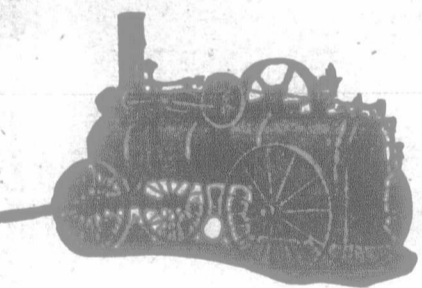

Rebuilt Portable, Traction Engines and Threshers

A number of good rebuilt Portable and Traction Engines suitable for silo filling and Threshing, also a few good separators for sale cheap.

The Robt. Bell Engine & Thresher Company, Limited

SEAFORTH ONTARIO