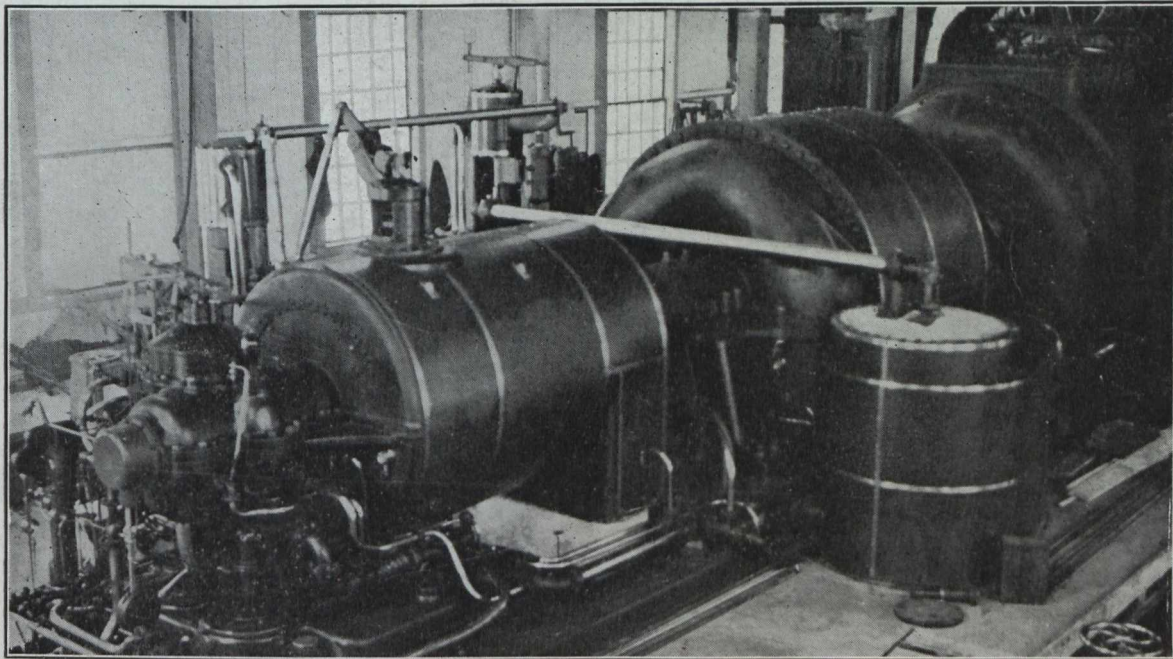

AUGUST 15, 1915

Single Copies 15 Cents

⌘ CANADIAN ⌘ MINING JOURNAL

VOL. XXXVI

TORONTO

No. 16

7,500 kilowatt turbine generator, driven by exhaust steam from stamps, Calumet & Hecla Mining Co.