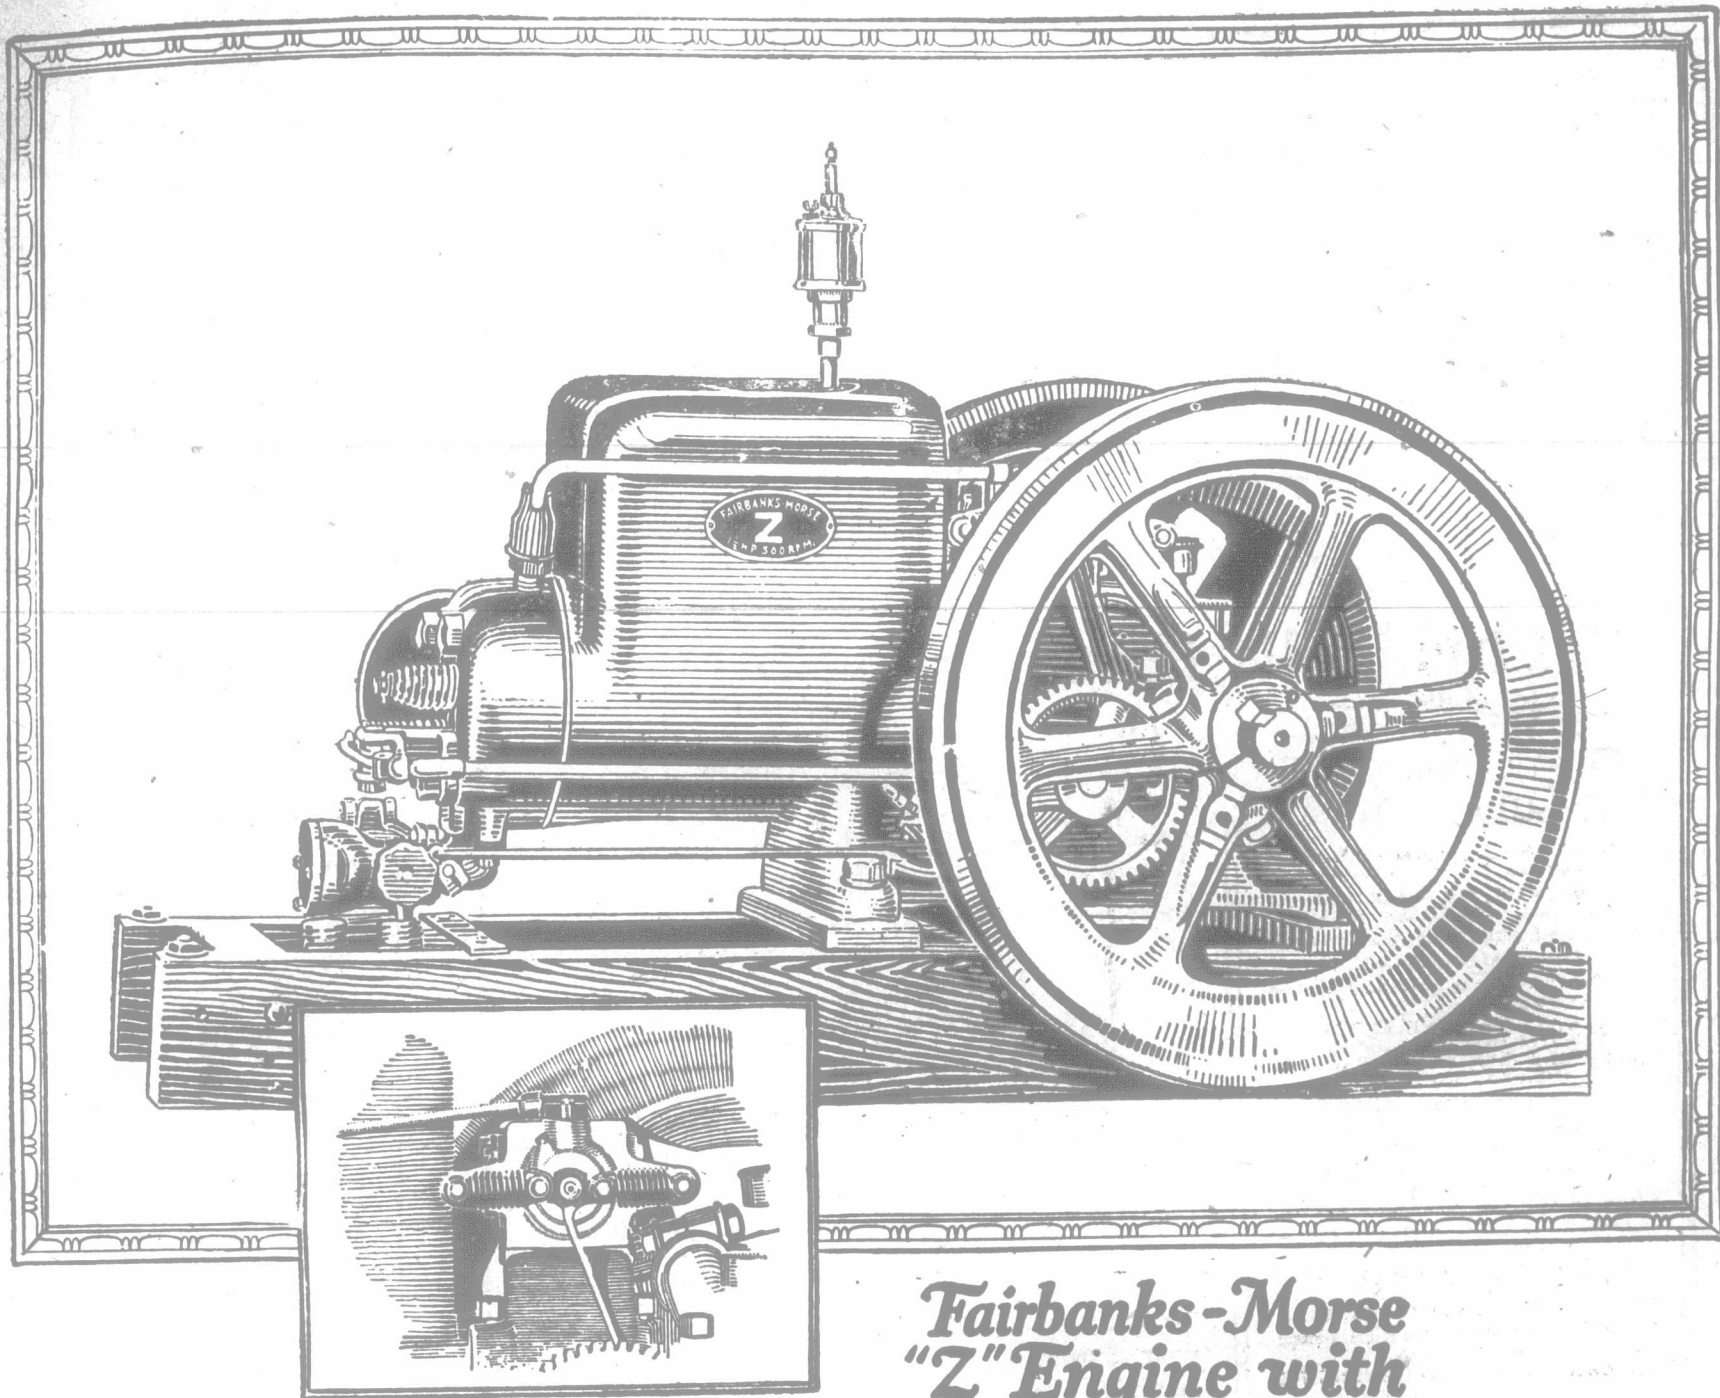

APRIL 22, 1920

*Fairbanks-Morse
"Z" Engine with
Bosch Magneto*

Now-There is Only One Farm Engine

JUST think of the famous "Z" Engine with a Bosch high-tension, oscillating magneto—which delivers a steady succession of hot, intensive sparks. Every farmer in Canada should at once call on the nearest "Z" Engine dealer and see the result of this recent epoch-making combination—FAIRBANKS-MORSE "Z" ENGINE WITH BOSCH MAGNETO. Mechanical perfection, plus power—and right price—to date sold the "Z" Engine to over 250,000 farmers. This quality and quantity production enabled us to contract for a large proportion of the extensive Bosch facilities for making this one possible "Z" betterment, which establishes a new farm engine standard. And all Bosch Service Stations throughout Canada will assist our dealers in delivering maximum engine service.

MADE IN TORONTO, CANADA, BY

The Canadian
Fairbanks-Morse
Co., Limited.

HALIFAX ST. JOHN QUEBEC MONTREAL OTTAWA TORONTO HAMILTON WINDSOR
 WINNIPEG SASKATOON CALGARY VANCOUVER VICTORIA

FOUNDED 1896
TOWERS
 WATERPROOF CLOTHING
 Twenty-Twenty Coat
 you bone-dry in wettest weather
 for Motorists
 Farmers and
 Teamsters
 diagonal fastening
 front, protects
 hands and legs. Sat-
 uration guaranteed
 every Fish Brand
 sent.
 and Everywhere
 Fair Canadian
 Limited, Toronto
 Vancouver
 Winnipeg
 hope-Anderson
 Steel Wheels
 make your work easier
 much easier to load and haul
 the farm with a low water
 don't sink in the soft soil and
 the ground or tire out the horses
 a Tudhope-Anderson Wide Tire
 Wheel for your truck-wagon.
 us now for order-blanks and
 particulars about wide tire Steel
 Wheels for work about
 the farm. Can be made
 to fit any size of
 axle bearing—diam-
 eters, 20" to 36"; the
 widths, 3" to 11".
 We also manufac-
 ture Low Down Wide
 Tire Steel Wheel
 Trucks.
 hope-Anderson Co., Limited
 Ontario
 this advertisement and mail to us