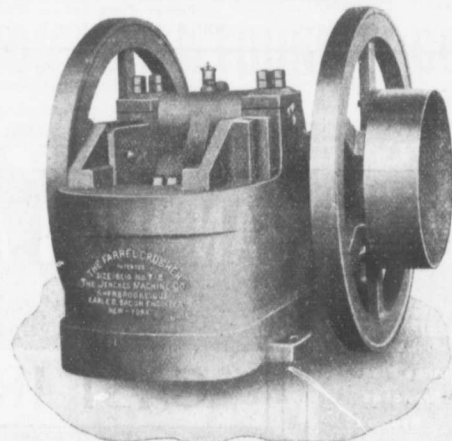

Contractors'
AND
Municipal
Stone
Crushing
Plants

A Stone Crushing Plant consisting of our Farrel-Bacon Crusher, Bucket Elevator and Sizing Screen is perfectly adapted to Municipal Good Roads' and Contractors' Work.

WE INVITE CORRESPONDENCE

ASK FOR CATALOG NO. 602

THE JENCKES MACHINE COMPANY LIMITED

Sales Offices:
St. Catharines, Halifax,
Rossland, Cobalt.

Executive Office:
62 Lansdowne St.,
SHERBROOKE, QUE.

Plants:
Sherbrooke, Que.
St. Catharines, Ont.