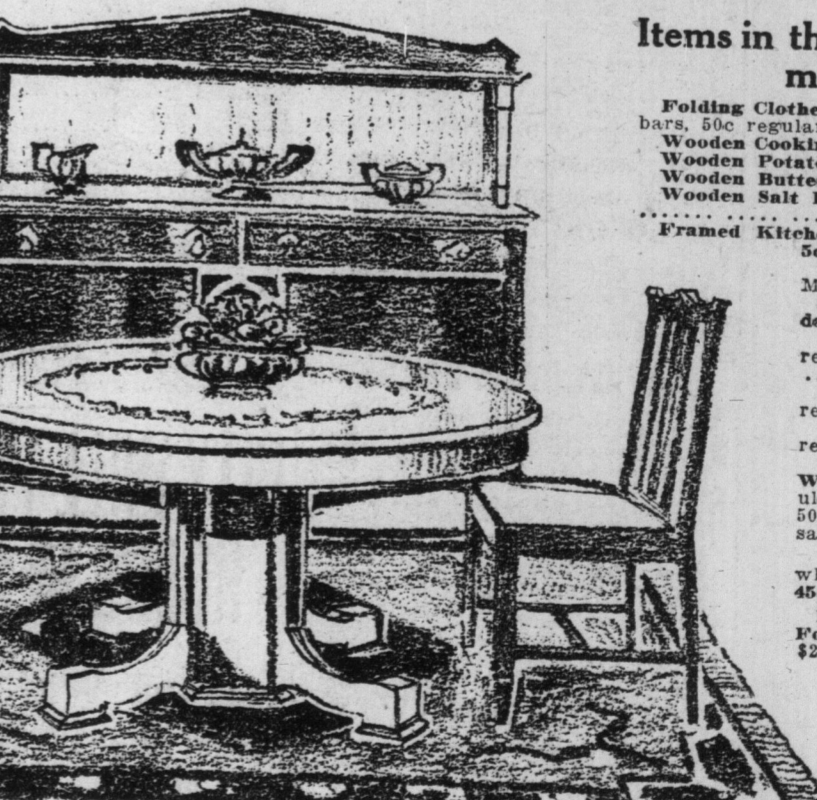

CLOTHES WRINGERS AND WOODEN WARE.

Items in the Monday Basement Sale

Folding Clothes Horses with nine drying bars, 50c regularly, Monday special... 23c

Wooden Cooking Spoons, Monday sale... 15c

Wooden Potato Baster, Monday sale... 15c

Wooden Butter Pats, Monday sale... 5c

Wooden Salt Boxes, Monday sale... 5c

50-foot lengths, Monday sale... 14c

Garden Tools

85c, Regularly, Garden Spades, superior make, with strapped "D" handle. Monday special 59c

Garden Spades, with socket handle, "D" pattern. Monday 75, 85, 1.00

Garden Rakes, malleable iron— 10-tooth. Monday sale 19c

12-tooth. Monday sale 23c

14-tooth. Monday sale 25c

Garden Rakes, steel straight tooth— 10-tooth. Monday sale 35c

12-tooth. Monday sale 40c

14-tooth. Monday sale 45c

Four-tine Manure Forks. Monday sale 75c

Phone orders to department.

Summer Effects in Exquisite Drapery Fabrics

Flower-strewn Chintzes, breeze-inviting Madras, filmy Laces and sturdy rich Tapestries combine in a wonderful stock of fabrics for home-making. It is impossible to give more than a brief summary of some leading lines here, and quite impossible to convey even the faintest impression of the variety and beauty of the designs and weaves. Your problem will interest us, and we can help you to their solution.

POINT VENISE CURTAINS.

The selection is exquisite, of new designs; the embroidery is very dainty, on the finest quality of Brussels net; beautiful curtain for the drawing or reception-room, 3/4 yards long. Prices ..... 10.00 to 25.00

POINT ARAB CURTAINS.

The richest curtain for dining-room, living-room or library, in an endless variety of designs and prices; laces and insertions on a durable net, 2 1/2 and 3 yards long. Priced from, per pair ..... 5.00 to 15.00

SHADOW CHINTZ.

Our showing of this fabric, suitable alike for bedroom or drawing-room, in curtains, slip covers, cushions and light upholstery, is 50 inches wide, and priced at, per yard, 2.25, 2.50, 2.75 and 3.00

NEW COUCH COVERS, $1.85.

A heavy reversible rep, fringed all around, size 56 x 108 inches, in pretty Roman stripe patterns, with green and red color combinations. Special value, Monday, yard 1.85

SPECIAL TAPESTRY PORTIERES.

A rich curtain, heavily mercerized, knotted fringe top and bottom, shades of green, brown and crimson, 3 yards long. Special, Monday, pair 3.50

75c WINDOW SHADES, COMPLETE, FOR 46c EACH.

Hand-made, oil opaque cloth, in combination colors of white and green, and cream and green, 37 x 70 inches, mounted on best Hartshorn rollers; complete with brackets and pulls. Regularly 75c value. Monday, very special, each ..... 46c (Fourth Floor)

The Drapery Department

IRISH POINT LACE CURTAINS.

An exquisite selection for Drawing or Reception-Room Curtains. The Irish Point stands alone, rich in designs on soft hanging net; 3 and 3 1/2 yards long. Three attractive lines. Prices, per pair ..... 7.50, 12.00 and 15.00

"TAMARACK" AND MARQUETTE VOILE.