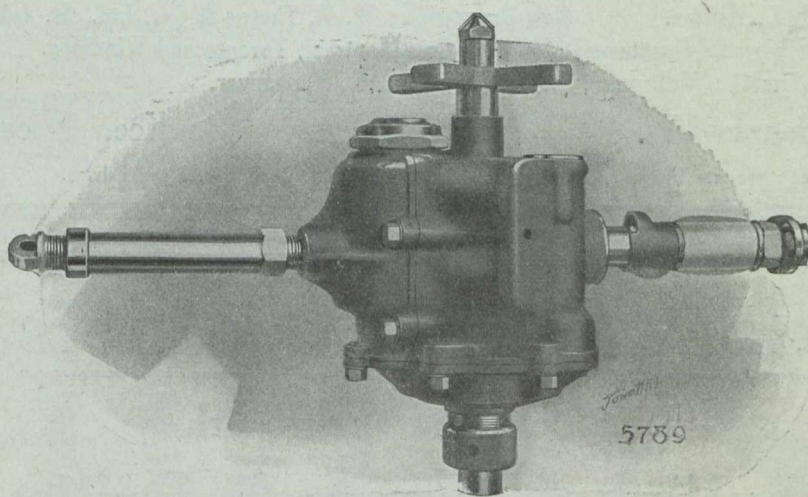

A CONVENIENT TOOL FOR A GREAT MANY REPAIR JOBS

A PORTABLE pneumatic Metal Drill will save many times its cost on repair and construction work about the mine.

A "LITTLE DAVID" Drill is a most satisfactory tool for this work because of its simplicity and its great pulling power.

It's an easy tool to keep in good order as it has very few parts and these are well made.

Let us send you a catalog showing "LITTLE DAVID" construction and range of sizes.

CANADIAN INGERSOLL RAND COMPANY, LIMITED