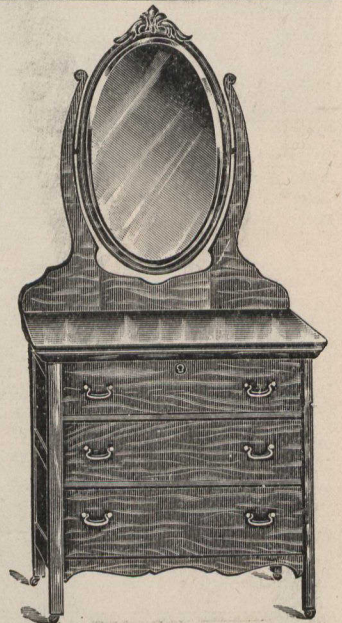

Price **23.90**
K2-CC9. Same as above, upholstered in silk tapestry. Price 25.00

IRON AND BRASS 455
K2-CC6. This Handsome Iron and Brass Bedstead, snow white enamel finish. 1 1-16 inch pillars, ten upright fillings in head and foot ends, each made from good sized stock and supported by strong smooth chills. Brass spindles, extended foot end, head end 60 inches high, foot end 40 inches high. Made in the following sizes, 3 feet 6 inches, 4 feet, and 4 feet 6 inches wide. **Bed only, 4.55**
Price

K2-CC4. Rocker
Hardwood
Golden Finish
1.95

K2-CC7. Parlor Table, made in oak, golden finish, or birch mahogany finish, shaped top.
Size 22 x 22 inches.
Price **1.29**

K2-CC10. This Handsome Dresser and Stand, new design, figured surface oak finish, rich golden color, swell shaped double top, size 20 x 38 inches; two small drawers, swell shaped; two deep drawers, strong corner posts, panelled ends, fancy shaped standards supporting a mirror frame, neatly carved, and fitted with a bevelled plate mirror, size 18 x 24 inches; combination washstand to match, swell shaped top, size 19 x 28 inches; double door cupboard, fancy shaped splash back. Complete with brass trimmings and easy running castors. **13.95**
Washstand \$4.70. Dresser \$9.25. Price.....

Price \$4.70

Price \$3.00

K2-CC11. This neat design in a Dresser and Stand is made of hardwood, figured surface oak finish, rich golden color, large double top, size 17 x 34 inches; three deep drawers, strong corner posts, panelled ends, plain shaped standards supporting a handsome oval-shaped British bevel plate mirror, size 16 x 28 inches; wash stand to match. Complete with brass trimmings and easy running castors. **10.65**
Dresser \$7.65. Extra Value Price.....