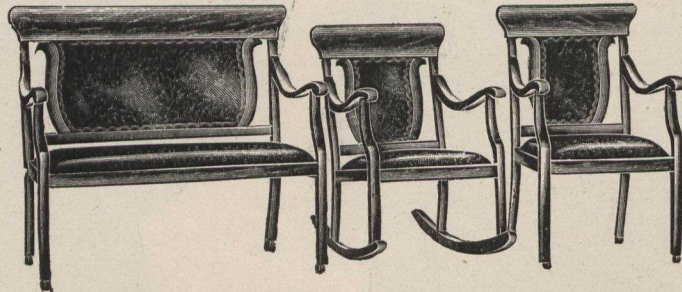

K2-CC1. Extension Table, elm, rich golden finish, large top with rounded edge, size 40 x 42 inches, deep rim with rope shaped molded edge, five nicely turned and fluted legs, easily adjusted, easy running slides extending to six feet long. **5.65**
Extra value. Price.....

K2-CC2. Same as above extending to 8 feet long. **6.40**
Price.....

K2-CC3. Sideboard, new design, selected ash, rich golden finish, double top, size 20 x 46 inches, two small drawers, deep linen drawer, oval bevelled mirror, size 16 x 28. **12.10**
Price.....

K2-CC5. Same as above, but finished in figured surface oak. **12.50**
Price.....

K2-CC8. This Handsome 3-Piece Parlor Suite, Sofa, Arm Rocking Chair and Arm Chair, show-wood frame, made of birch, mahogany finish, polished, deep spring seats, upholstered in green shade of silk effect velour.

Price **23.90**
K2-CC9. Same as above, upholstered in silk tapestry. Price 25.00

IRON AND BRASS 455
K2-CC6. This Handsome Iron and Brass Bedstead, snow white enamel finish. 1 1-16 inch pillars, ten upright fillings in head and foot ends, each made from good sized stock and supported by strong smooth chills. Brass spindles, extended foot end, head end 60 inches high, foot end 40 inches high. Made in the following sizes, 3 feet 6 inches, 4 feet, and 4 feet 6 inches wide. **Bed only, 4.55**
Price