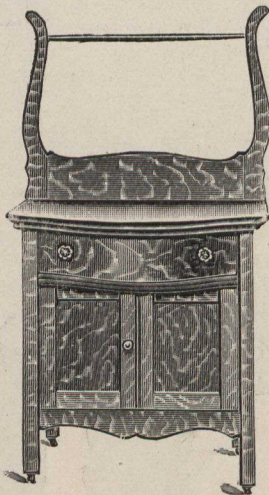

K2-CC5. Same as above, but finished in figured surface oak. **12.50**
Price.....

K2-CC8. This Handsome 3-Piece Parlor Suite, Sofa, Arm Rocking Chair and Arm Chair, show-wood frame, made of birch, mahogany finish, polished, deep spring seats, upholstered in green shade of silk effect velour.

Price **23.90**
K2-CC9. Same as above, upholstered in silk tapestry. Price 25.00

IRON AND BRASS 455
K2-CC6. This Handsome Iron and Brass Bedstead, snow white enamel finish. 1 1-16 inch pillars, ten upright fillings in head and foot ends, each made from good sized stock and supported by strong smooth chills. Brass spindles, extended foot end, head end 60 inches high, foot end 40 inches high. Made in the following sizes, 3 feet 6 inches, 4 feet, and 4 feet 6 inches wide. **Bed only, 4.55**
Price

K2-CC4. Rocker
Hardwood
Golden Finish
1.95

K2-CC7. Parlor Table, made in oak, golden finish, or birch mahogany finish, shaped top.
Size 22 x 22 inches.
Price **1.29**

K2-CC10. This Handsome Dresser and Stand, new design, figured surface oak finish, rich golden color, swell shaped double top, size 20 x 38 inches; two small drawers, swell shaped; two deep drawers, strong corner posts, panelled ends, fancy shaped standards supporting a mirror frame, neatly carved, and fitted with a bevelled plate mirror, size 18 x 24 inches; combination washstand to match, swell shaped top, size 19 x 28 inches; double door cupboard, fancy shaped splash back. Complete with brass trimmings and easy running castors. **13.95**
Washstand \$4.70. Dresser \$9.25. Price.....