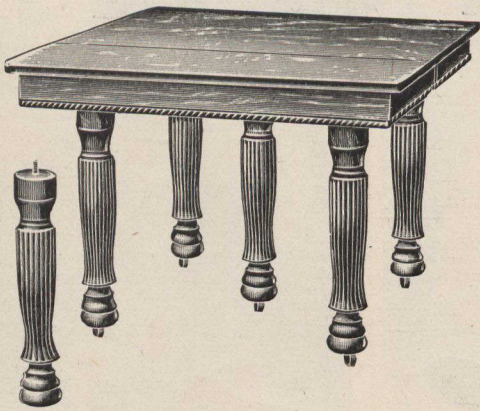

K2-CC1. Extension Table, elm, rich golden finish, large top with rounded edge, size 40 x 42 inches, deep rim with rope shaped molded edge, five nicely turned and fluted legs, easily adjusted, easy running slides extending to six feet long. **5.65**
Extra value. Price.....

K2-CC2. Same as above extending to 8 feet long. **6.40**
Price.....

K2-CC3. Sideboard, new design, selected ash, rich golden finish, double top, size 20 x 46 inches, two small drawers, deep linen drawer, oval bevelled mirror, size 16 x 28. **12.10**
Price.....

K2-CC5. Same as above, but finished in figured surface oak. **12.50**
Price.....

K2-CC8. This Handsome 3-Piece Parlor Suite, Sofa, Arm Rocking Chair and Arm Chair, show-wood frame, made of birch, mahogany finish, polished, deep spring seats, upholstered in green shade of silk effect velour.

Price \$4.70

Price \$3.00

K2-CC11. This neat design in a Dresser and Stand is made of hardwood, figured surface oak finish, rich golden color, large double top, size 17 x 34 inches; three deep drawers, strong corner posts, panelled ends, plain shaped standards supporting a handsome oval-shaped British bevel plate mirror, size 16 x 28 inches; wash stand to match. Complete with brass trimmings and easy running castors. **10.65**
Dresser \$7.65. Extra Value Price.....