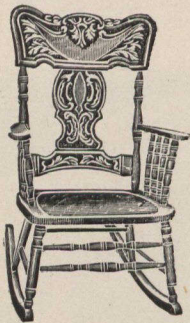

K2-CC2. Same as above extending to 8 feet long. **6.40**
Price.....

K2-CC3. Sideboard, new design, selected ash, rich golden finish, double top, size 20 x 46 inches, two small drawers, deep linen drawer, oval bevelled mirror, size 16 x 28. **12.10**
Price.....

K2-CC5. Same as above, but finished in figured surface oak. **12.50**
Price.....

K2-CC8. This Handsome 3-Piece Parlor Suite, Sofa, Arm Rocking Chair and Arm Chair, show-wood frame, made of birch, mahogany finish, polished, deep spring seats, upholstered in green shade of silk effect velour.

Price **23.90**
K2-CC9. Same as above, upholstered in silk tapestry. Price 25.00

IRON AND BRASS 455
K2-CC6. This Handsome Iron and Brass Bedstead, snow white enamel finish. 1 1-16 inch pillars, ten upright fillings in head and foot ends, each made from good sized stock and supported by strong smooth chills. Brass spindles, extended foot end, head end 60 inches high, foot end 40 inches high. Made in the following sizes, 3 feet 6 inches, 4 feet, and 4 feet 6 inches wide. **Bed only, 4.55**
Price

K2-CC4. Rocker
Hardwood
Golden Finish
1.95

K2-CC7. Parlor Table, made in oak, golden finish, or birch mahogany finish, shaped top.
Size 22 x 22 inches.
Price **1.29**

K2-CC10. This Handsome Dresser and Stand, new design, figured surface oak finish, rich golden color, swell shaped double top, size 20 x 38 inches; two small drawers, swell shaped; two deep drawers, strong corner posts, panelled ends, fancy shaped standards supporting a mirror frame, neatly carved, and fitted with a bevelled plate mirror, size 18 x 24 inches; combination washstand to match, swell shaped top, size 19 x 28 inches; double door cupboard, fancy shaped splash back. Complete with brass trimmings and easy running castors. **13.95**
Washstand \$4.70. Dresser \$9.25. Price.....