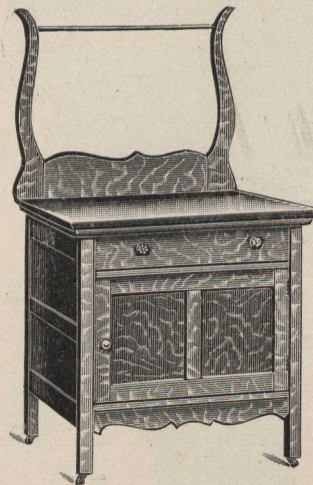

Price **23.90**
K2-CC9. Same as above, upholstered in silk tapestry. Price 25.00

IRON AND BRASS 455
K2-CC6. This Handsome Iron and Brass Bedstead, snow white enamel finish. 1 1-16 inch pillars, ten upright fillings in head and foot ends, each made from good sized stock and supported by strong smooth chills. Brass spindles, extended foot end, head end 60 inches high, foot end 40 inches high. Made in the following sizes, 3 feet 6 inches, 4 feet, and 4 feet 6 inches wide. **Bed only, 4.55**
Price

K2-CC4. Rocker
Hardwood
Golden Finish
1.95

K2-CC7. Parlor Table, made in oak, golden finish, or birch mahogany finish, shaped top.
Size 22 x 22 inches.
Price **1.29**

K2-CC10. This Handsome Dresser and Stand, new design, figured surface oak finish, rich golden color, swell shaped double top, size 20 x 38 inches; two small drawers, swell shaped; two deep drawers, strong corner posts, panelled ends, fancy shaped standards supporting a mirror frame, neatly carved, and fitted with a bevelled plate mirror, size 18 x 24 inches; combination washstand to match, swell shaped top, size 19 x 28 inches; double door cupboard, fancy shaped splash back. Complete with brass trimmings and easy running castors. **13.95**
Washstand \$4.70. Dresser \$9.25. Price.....

Price \$4.70

Price \$3.00

K2-CC11. This neat design in a Dresser and Stand is made of hardwood, figured surface oak finish, rich golden color, large double top, size 17 x 34 inches; three deep drawers, strong corner posts, panelled ends, plain shaped standards supporting a handsome oval-shaped British bevel plate mirror, size 16 x 28 inches; wash stand to match. Complete with brass trimmings and easy running castors. **10.65**
Dresser \$7.65. Extra Value Price.....