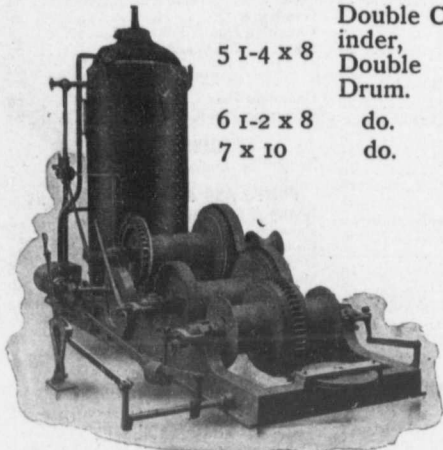

Hoisting Engines

In Stock for Immediate Delivery

5 I-4 x 8	Double Cyl- inder, Double Drum.
6 I-2 x 8	do.
7 x 10	do.

Manufacturers of
Contractors' Machinery, Iron, Bronze and Brass
Castings.

Georgian Bay Engineering Works
Midland, Ontario