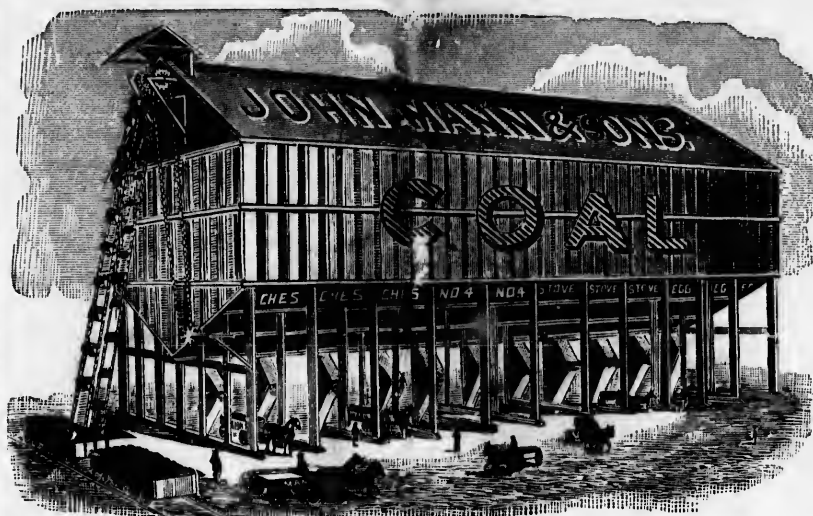

WHY buy poor, dirty coal when you can get the best in the world and thoroughly screened at same price?

CELEBRATED LEHIGH VALLEY COAL.

COAL,
\$5.25.

WOOD,
\$5.50.

OFFICE: 403 Clarence Street.
YARD AND ELEVATOR: Cor. York and Burwell Sts.

THE MOST POPULAR BICYCLES TO-DAY ARE THE

SMALLEY, \$125.00.

IMPERIAL, \$100.00.

We have many others, and
can suit all riders.

W. MANN & CO.,
397 to 403 Clarence Street.

SMALLEY'S TRACK RACER—19 Pounds.