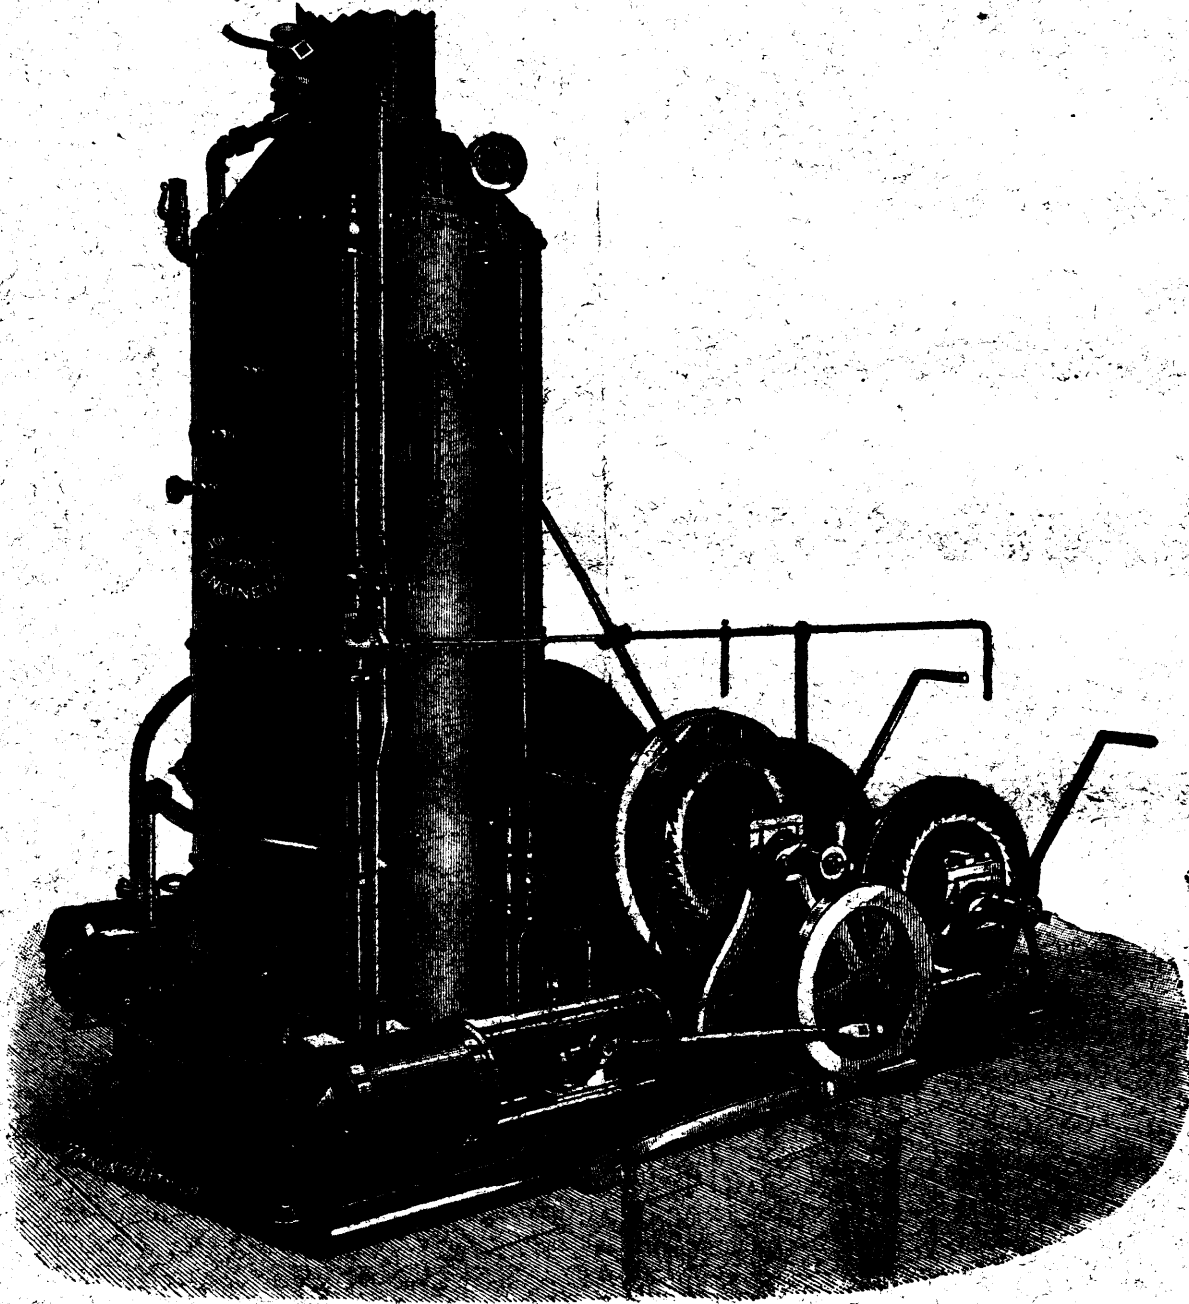

A. R. WILLIAMS,
SOHO MACHINE WORKS,
TORONTO, ONTARIO.
MANUFACTURER AND DEALER IN
MACHINERY AND SUPPLIES.

Duplex Steam Pumps, all sizes. Every Pump Guaranteed.
VERY LOW PRICES.
Portable Engines, Hoisting Engines, Stationary Engines, Iron
and Wood Working Machinery, Ventilating Fans, Saw Mill
and Shingle Mill Machinery. Full lines of Machinery and
Supplies. Send for Catalogue.