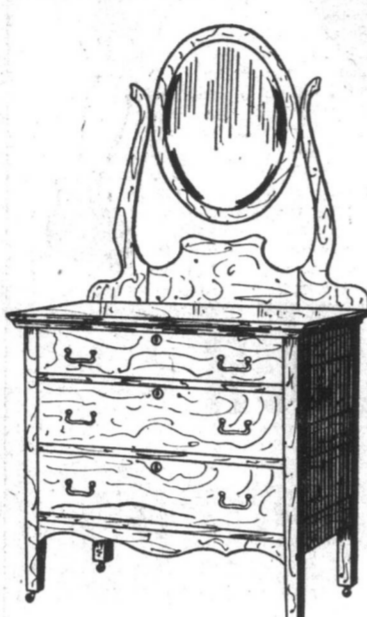

This pretty style Bureau, well made and Surface Oak finished, high gloss, 16 x 20 inch Oval British Bevel Mirror, for only **$14.50**
Stands to match, $5.50.