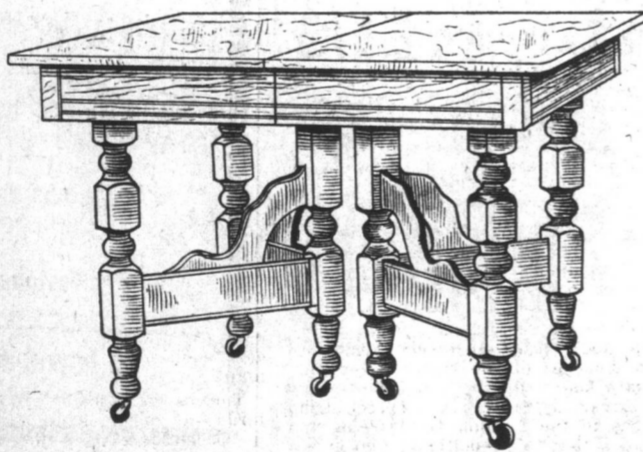

This substantial 6 ft. Extension Table in Golden Oak finish, very strong make; 6 leg construction. **$8.95**
Special Sale Price . . . . .

BUFFETT.
Highly polished Quartered Oak Buffet with 14 x 28 inch Fancy Shaped British Bevel Mirror. **$32.25**
Sale Price . . . . .
Superior Quarter Cut Oak Buffet, large size, best of workmanship and finish, 18 x 40 inch Shaped British Bevel Mirror. Special Sale Price **$51.00**