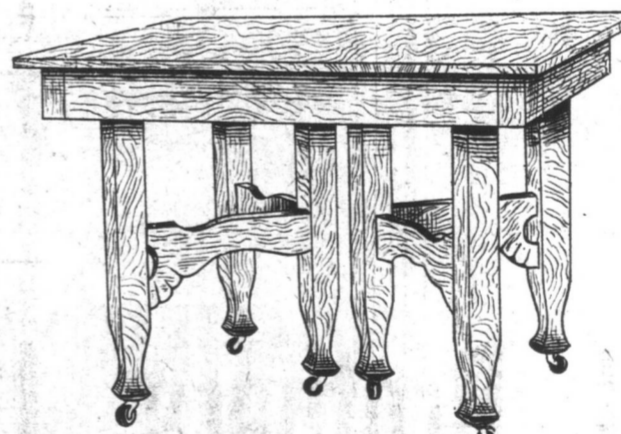

This fine and strongly made 6 ft. Extension Table, highly polished surface oak finish; very substantial 6 leg construction. Special Sale Price **$10.50**