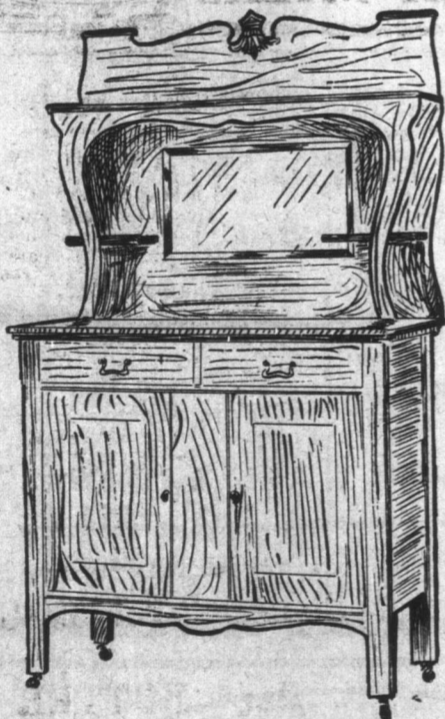

SALE OF DINING ROOM FURNITURE.

This large and well made Sideboard in Polished Surface Oak, with British Bevel Mirror, for **$20.25**