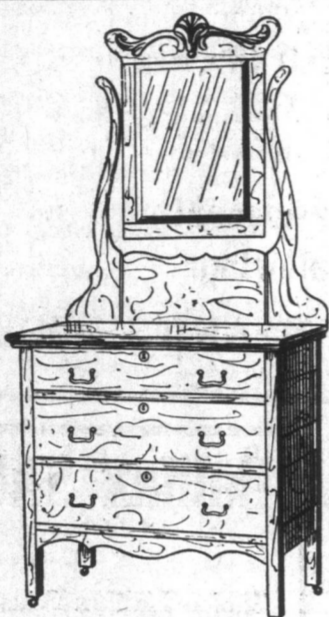

This style Bureau in Golden Oak with 16 x 20 inch British Bevel Mirror, for **$11.25**
Same style in Surface Oak with high gloss finish, for **$12.25**
Stands to match, $5.00 & $5.50