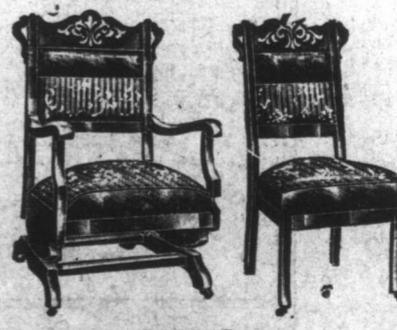

For only $27.75

SALE OF FIVE-PIECE PARLOR SUITES.

The "Popular" Furniture Store is already far-famed for its great value giving in Parlor Furniture, but never before have we been able to offer you such high-grade goods, at such low prices as now. We have been particularly fortunate this season in securing amongst others a number of 5-piece suites and odd Chairs, Rockers and Lounges at a fraction of their original value. We are now opening this lot and find that it is a great deal more than we can conveniently handle at this busy time. But the extra special prices will clear them quickly. Call early for best selection.

5-PIECE SUITES . . . . . ordinarily $35.00 to $90.00, will be now $27.75 to $70.00.
ROCKERS AND EASY CHAIRS . . . . . ordinarily $10.00 to $15.00, will be now $6.50 to $10.00.
LOUNGES . . . . . ordinarily $9.00 to $20.00, will be now $7.25 to $15.00.

Special.