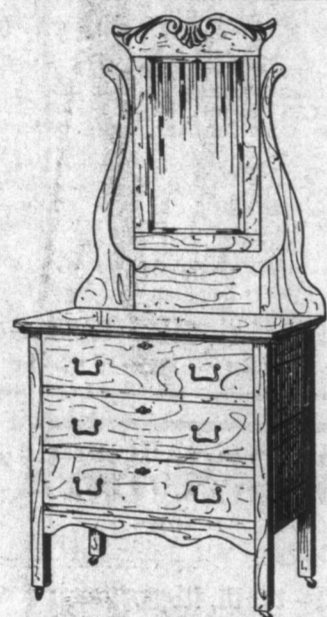

BUREAUS.
This Golden Oak Bureau with 13 x 22 inch plain mirror, well made and finished. **$7.75**
Sale Price . . . . .
Same style in Surface Oak with British Bevel Mirror, for only **$9.75**
Stands to match, $4.00.