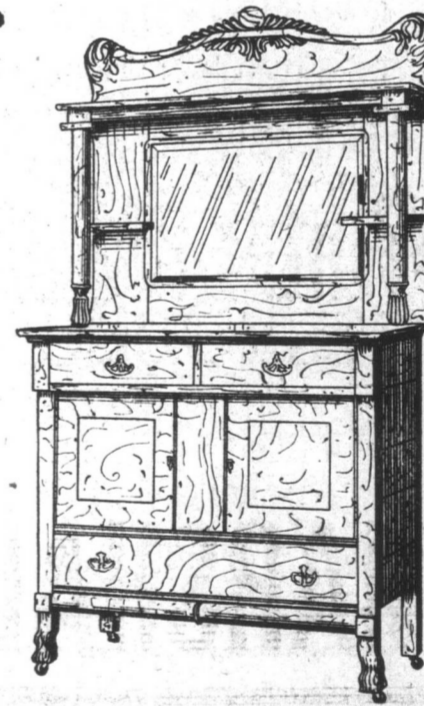

This magnificent Sideboard in Polished Surface Oak, 18 x 30 inch British Bevel Mirror, for **$25.50**

Special.

We have just received another shipment of very large and substantial Rattan Rockers, heavy roll top and sides, seasoned Rock Elm Frame and Supports, shellac finished; good $8.00 value. Special Sale Price **$6.25.**

"STANDARD" BEDS.
The "Standard" line White Enamelled Beds are the highest attainable standard of excellence at a low price. We have always on hand a large stock of all sizes and grades. Prices range from $3.50 to $15.00.

This 5-Piece Suite