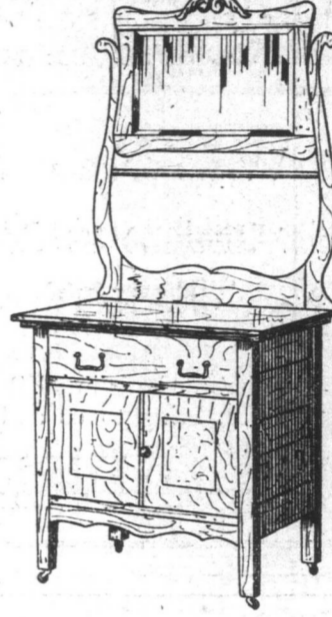

Combination Stand in Golden Oak finish, British Bevel Mirror 12 x 20 inches. Sale Price **$7.50**
Same style, but finished in Surface Oak, for **$8.50**