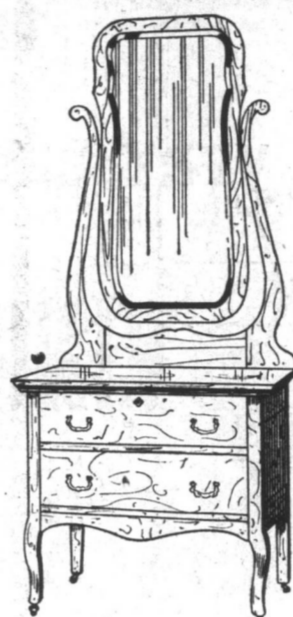

BUREAUS.
Ladies' Dresser, Princess style, neatly made and finished in Surface Oak, high gloss polished, 18 x 36 inch shaped British Bevel Mirror. Sale Price **$19.50**