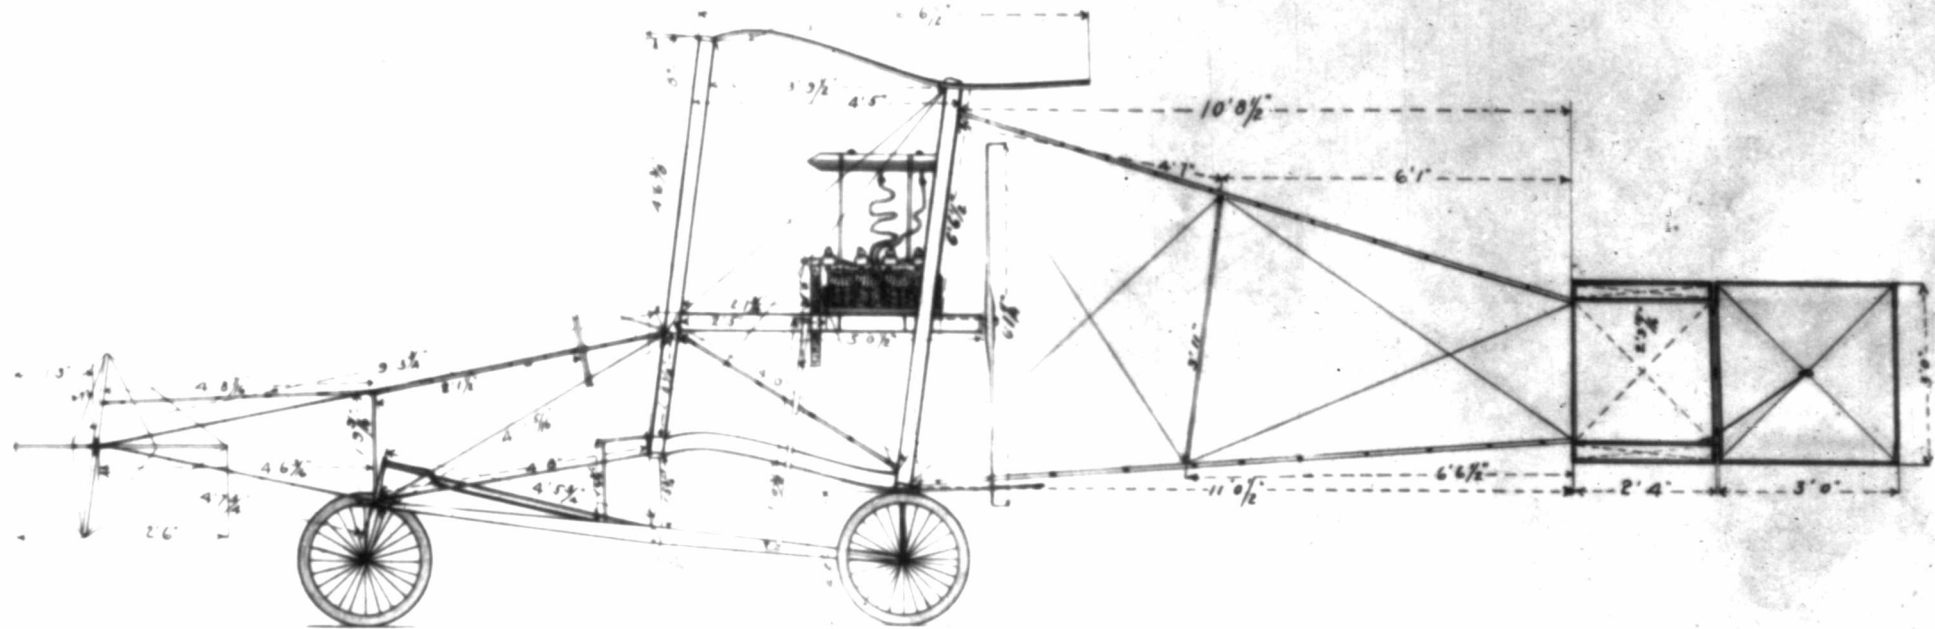

JUNE BUG

Scale - 1/4 inch = 1 ft

Side Elevation