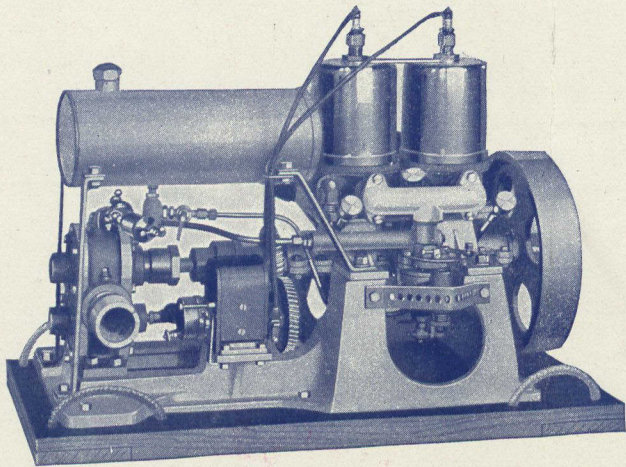

# Protection for Your Limits

A Fairbanks-Morse Portable Fire Pump in the hands of every fire ranger will protect your timber from destruction by fire.

Fairbanks-Morse Portable Fire Pumps are effective anywhere within reach of a lake or stream, and provide a means

whereby one or two men can put out the fires when they start.

Consisting of a rotary pump and 4½ H. P. engine, and weighing only 120 pounds, it is an outfit that can be transported in canoe, boat, aeroplane or car, and can be carried over the trail by two men.