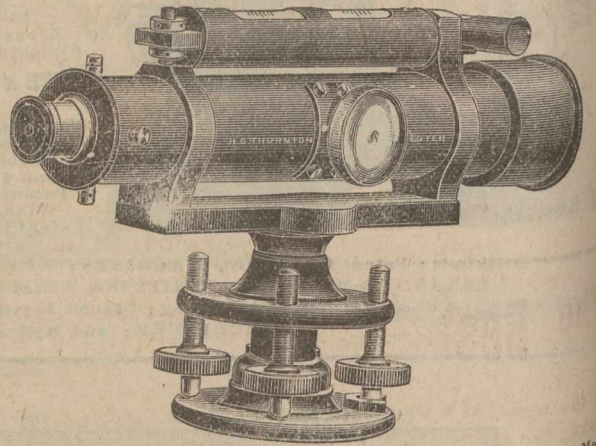

TELEGRAMS:
DRAWING—MANCHESTER.

A. G. THORNTON,
Practical Manufacturer. Exclusively Trading in this Branch.
99 St. Mary's Street, - MANCHESTER, ENG.

No. 5132. The Standard Level.

English make 12 in. Telescope. Improved Pattern with Polished Mahogany Case and Tripod. Complete £8 10s., as illustrated.