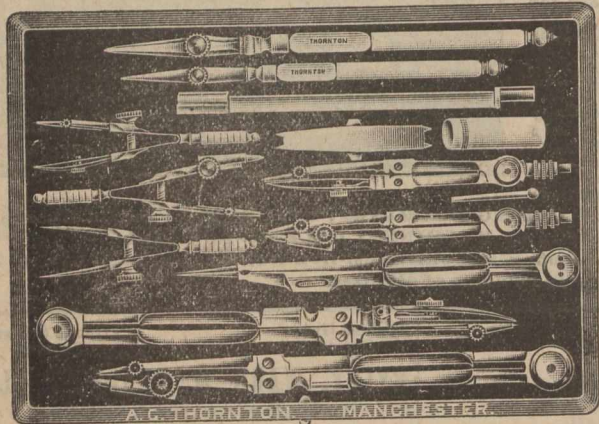

DRAWING AND SURVEYING INSTRUMENTS, ETC.

English Make - The Latest, Best and Cheapest.

The Ideal Cases.

No. 5148. This Set in Electrum. Best Quality, with Needle Points and Double Joints, in Morocco flat Pocket Case, complete.

The most practical and serviceable Case, as also the cheapest for the quality ever offered. Compasses 6 in., and other instruments in proportionate sizes.

No. 5149. Same Set in Square Polished Walnut Case, with lock and key. Complete and extra, 4½ inch. Jointed Drawing Pen.

My special Cases of English Drawing Instruments range from 8/6 to £20. All made in my own factory, and the bulk are quite different to what are sold by any other maker or dealer in the Trade.

Loose Drawing Instruments of every description.

Lever-top Tins for Paint, Enamel, Syrups, Soap, &c.; Oil and Varnish Cans; Tin Containers of every description for Dry Goods.

Quality Guaranteed. Prices on Application.
Contractors for every description of Tin and Sheet Metal Goods.