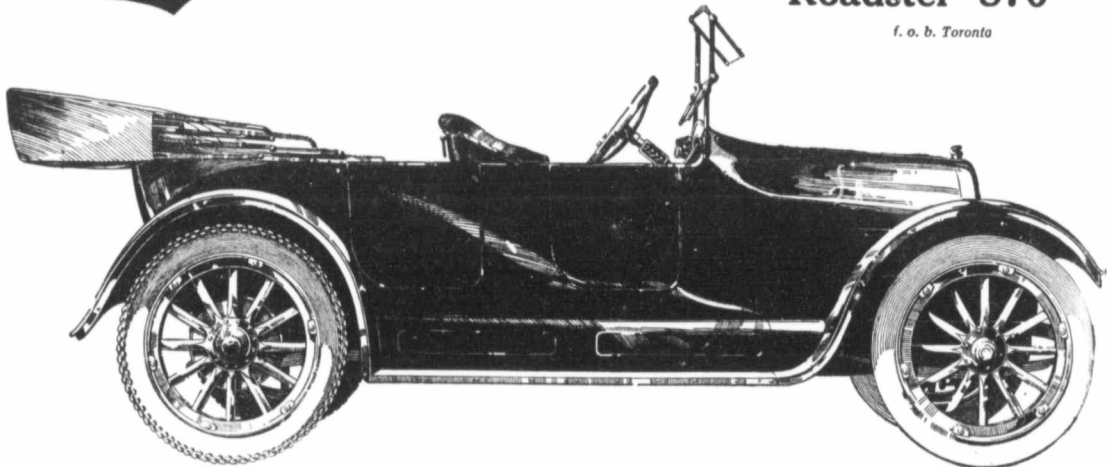

The Greatest Value On the Face of the Earth

Overland \$890
TRADE MARK REG.

**New Series
Model 75B**

Roadster \$870

f. o. b. Toronto

Never before at anywhere near its price—\$890—has there been a car which would measure up to this one.

Take it point for point and compare it for downright value with any car you have ever seen or heard of.

In appearance, there is nothing at the price to equal the superb style of its pure streamline body.

In comfort—no car at the price

is so roomy, none at the price have cantilever springs—none ride so easily.

In completeness of equipment—every single thing is furnished—not an extra to buy.

Go over the entire field and see if you can find such real tangible value in any other low priced car.

And no wonder!

It has a motor that develops full 31½ horsepower at 1950 r.p.m.

It develops 50 miles an hour on the road.

It gets twenty to twenty-five miles to a gallon of gas right along.

Think of a car at this price, with such a powerful, speedy, economical motor.