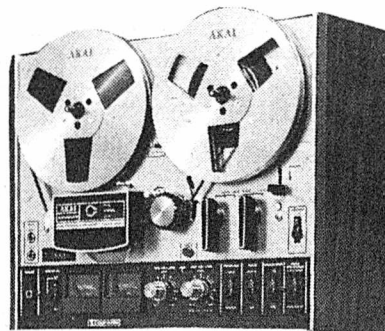

ADM-20 MICROPHONES

Reg. 12.95 ea.

$17.95/pr