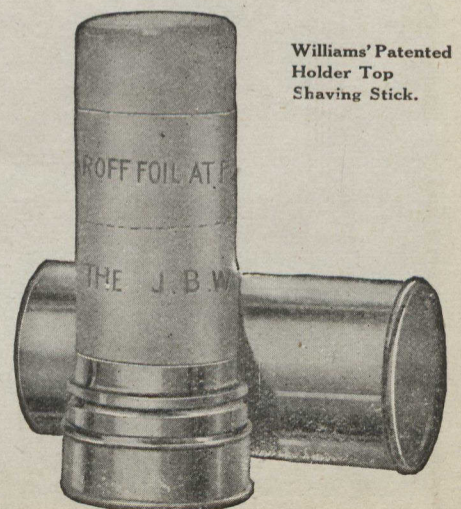

Williams' Shaving Cream

in its sanitary collapsible tubes gives a quick, soft, soothing lather.

Williams' Holder Top Shaving Cream

can be used down to the last bit without the fingers touching the soap.

SPECIAL OFFER Men's Combination Package, consisting of a liberal trial sample of Williams' Shaving Stick, Shaving Powder, Shaving Cream, Jersey Cream Toilet Soap, Violet Talc Powder and Dental Cream sent for 24c. in stamps. A single sample of either of the above articles sent for 4c. in stamps.

Address THE J. B. WILLIAMS CO., Dept. A, Glastonbury, Conn., U. S. A

Williams' Shaving Cream.

Williams' Patented Holder Top Shaving Stick.