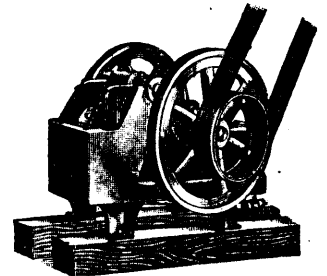

THE WM. HAMILTON MANUFACTURING CO. Limited

HEAD OFFICE AND WORKS:

Branch Office:
VANCOUVER, B.C.

PETERBOROUGH, ONT.