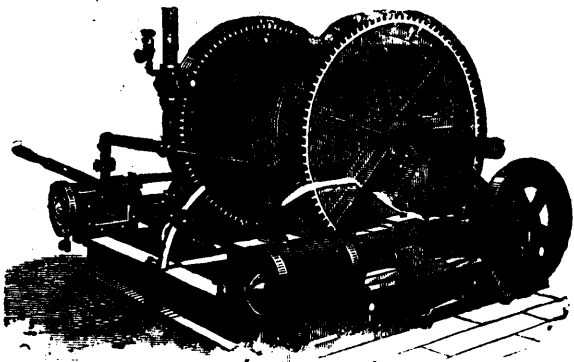

THE WM. HAMILTON MANUFACTURING CO. Limited

HEAD OFFICE AND WORKS:

Branch Office:
VANCOUVER, B.C.

PETERBOROUGH, ONT.