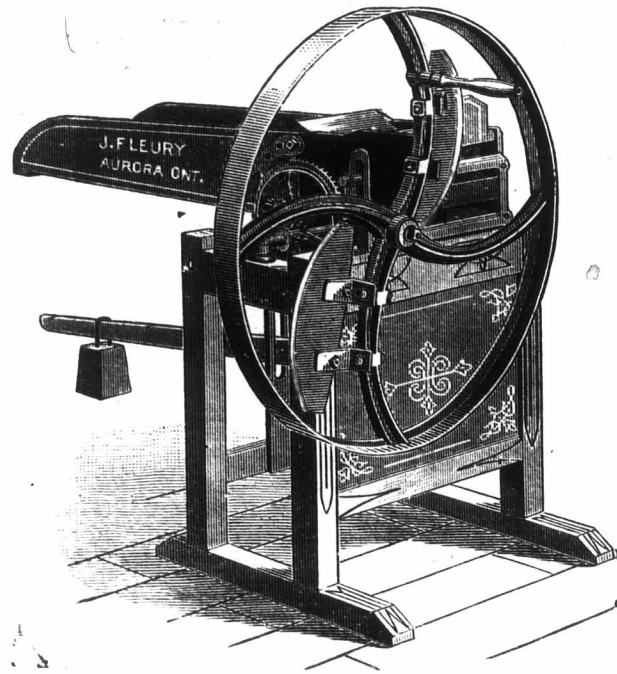

BAIN WAGON CO.'S FARM TRUCK

This cut represents the most convenient Wagon ever put on a farm, because it is suitable for all kinds of work, and always ready, no changes being necessary. This Wagon was invented and first introduced in Michigan, U. S., and is now very extensively used by leading farmers in the United States. And every Wagon made and sold by us in Canada is giving entire satisfaction. For further particulars and prices

Address BAIN WAGON CO., Woodstock, Ont.

Chatham Fanning Mill

Over 15,000 now in use.
Over 2,000 sold in 1886.
FARMERS, BUY THIS MILL AND HAVE NO OTHER. IT CANNOT BE SURPASSED IN AMERICA.

The most reliable Fanning Mill in Canada for all kinds of grain. Sold on liberal terms, and delivered, freight paid, to any station in Canada. Be sure and see 1887 improvements before buying. Send for circulars and prices. Address

STRAW CUTTERS, ROOT CUTTERS, GRAIN CRUSHERS, ETC., ETC.

This cut represents our 10-inch mouth Straw Cutter. It is used chiefly by hand, but is equally satisfactory as a power box run by belt or rod. Price, \$25.00.

Our 12 inch mouth box, same style as above, \$30.00. Four knives may be used on this machine.

Power Straw Cutters, \$46.00 and \$50.00.

Our Patent Reversible Root Cutter, slices for cattle by turning one way and pulps for sheep by reversing. Price only \$20.00.