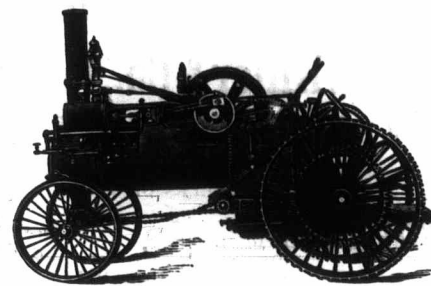

BAIN WAGON CO.'S FARM TRUCK

This cut represents the most convenient Wagon ever put on a farm, because it is suitable for all kinds of work, and always ready, no changes being necessary. This Wagon was invented and first introduced in Michigan, U. S., and is now very extensively used by leading farmers in the United States. And every Wagon made and sold by us in Canada is giving entire satisfaction. For further particulars and prices

STRAW CUTTERS, ROOT CUTTERS, GRAIN CRUSHERS, ETC., ETC.

This cut represents our 10-inch mouth Straw Cutter. It is used chiefly by hand, but is equally satisfactory as a power box run by belt or rod. Price, \$25.00.

Our 12 inch mouth box, same style as above, \$30.00. Four knives may be used on this machine.

Power Straw Cutters, \$46.00 and \$50.00.

Our Patent Reversible Root Cutter, slices for cattle by turning one way and pulps for sheep by reversing. Price only \$20.00.

Correspondence solicited. Send for circulars, and see October ADVOCATE.

J. FLEURY'S SONS, Aurora, Ont.

261-a

KING of the TRACTIONS

THE MOST POWERFUL AND COMPLETE TRACTION ENGINE

self-steering, and fitted with all the latest improvements—large Driving Wheels, Main Axle in front of boiler, Friction Clutch on engine pulley, which is a most valuable attachment for starting heavy loads, and both Pump and Injector for feeding boiler. THRESHERS will find our Traction or plain Portable Engines first-class machines. Send for circular.