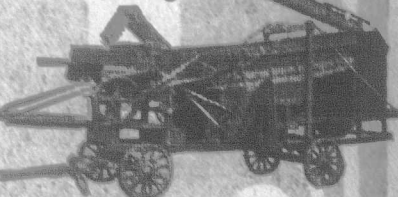

Saves Time—Money—Labor. Be independent of the gang. Keep your farm team of woods. Do your threshing when you please, with a 6 to 12 h.p. Engine and the Wonderful Light-Running Gilson Thresher. Fitted with our unique Blower. Send for full particulars. **GILSON MANUFACTURING COMPANY LTD.** 459 York St., Guelph, Ont. 48