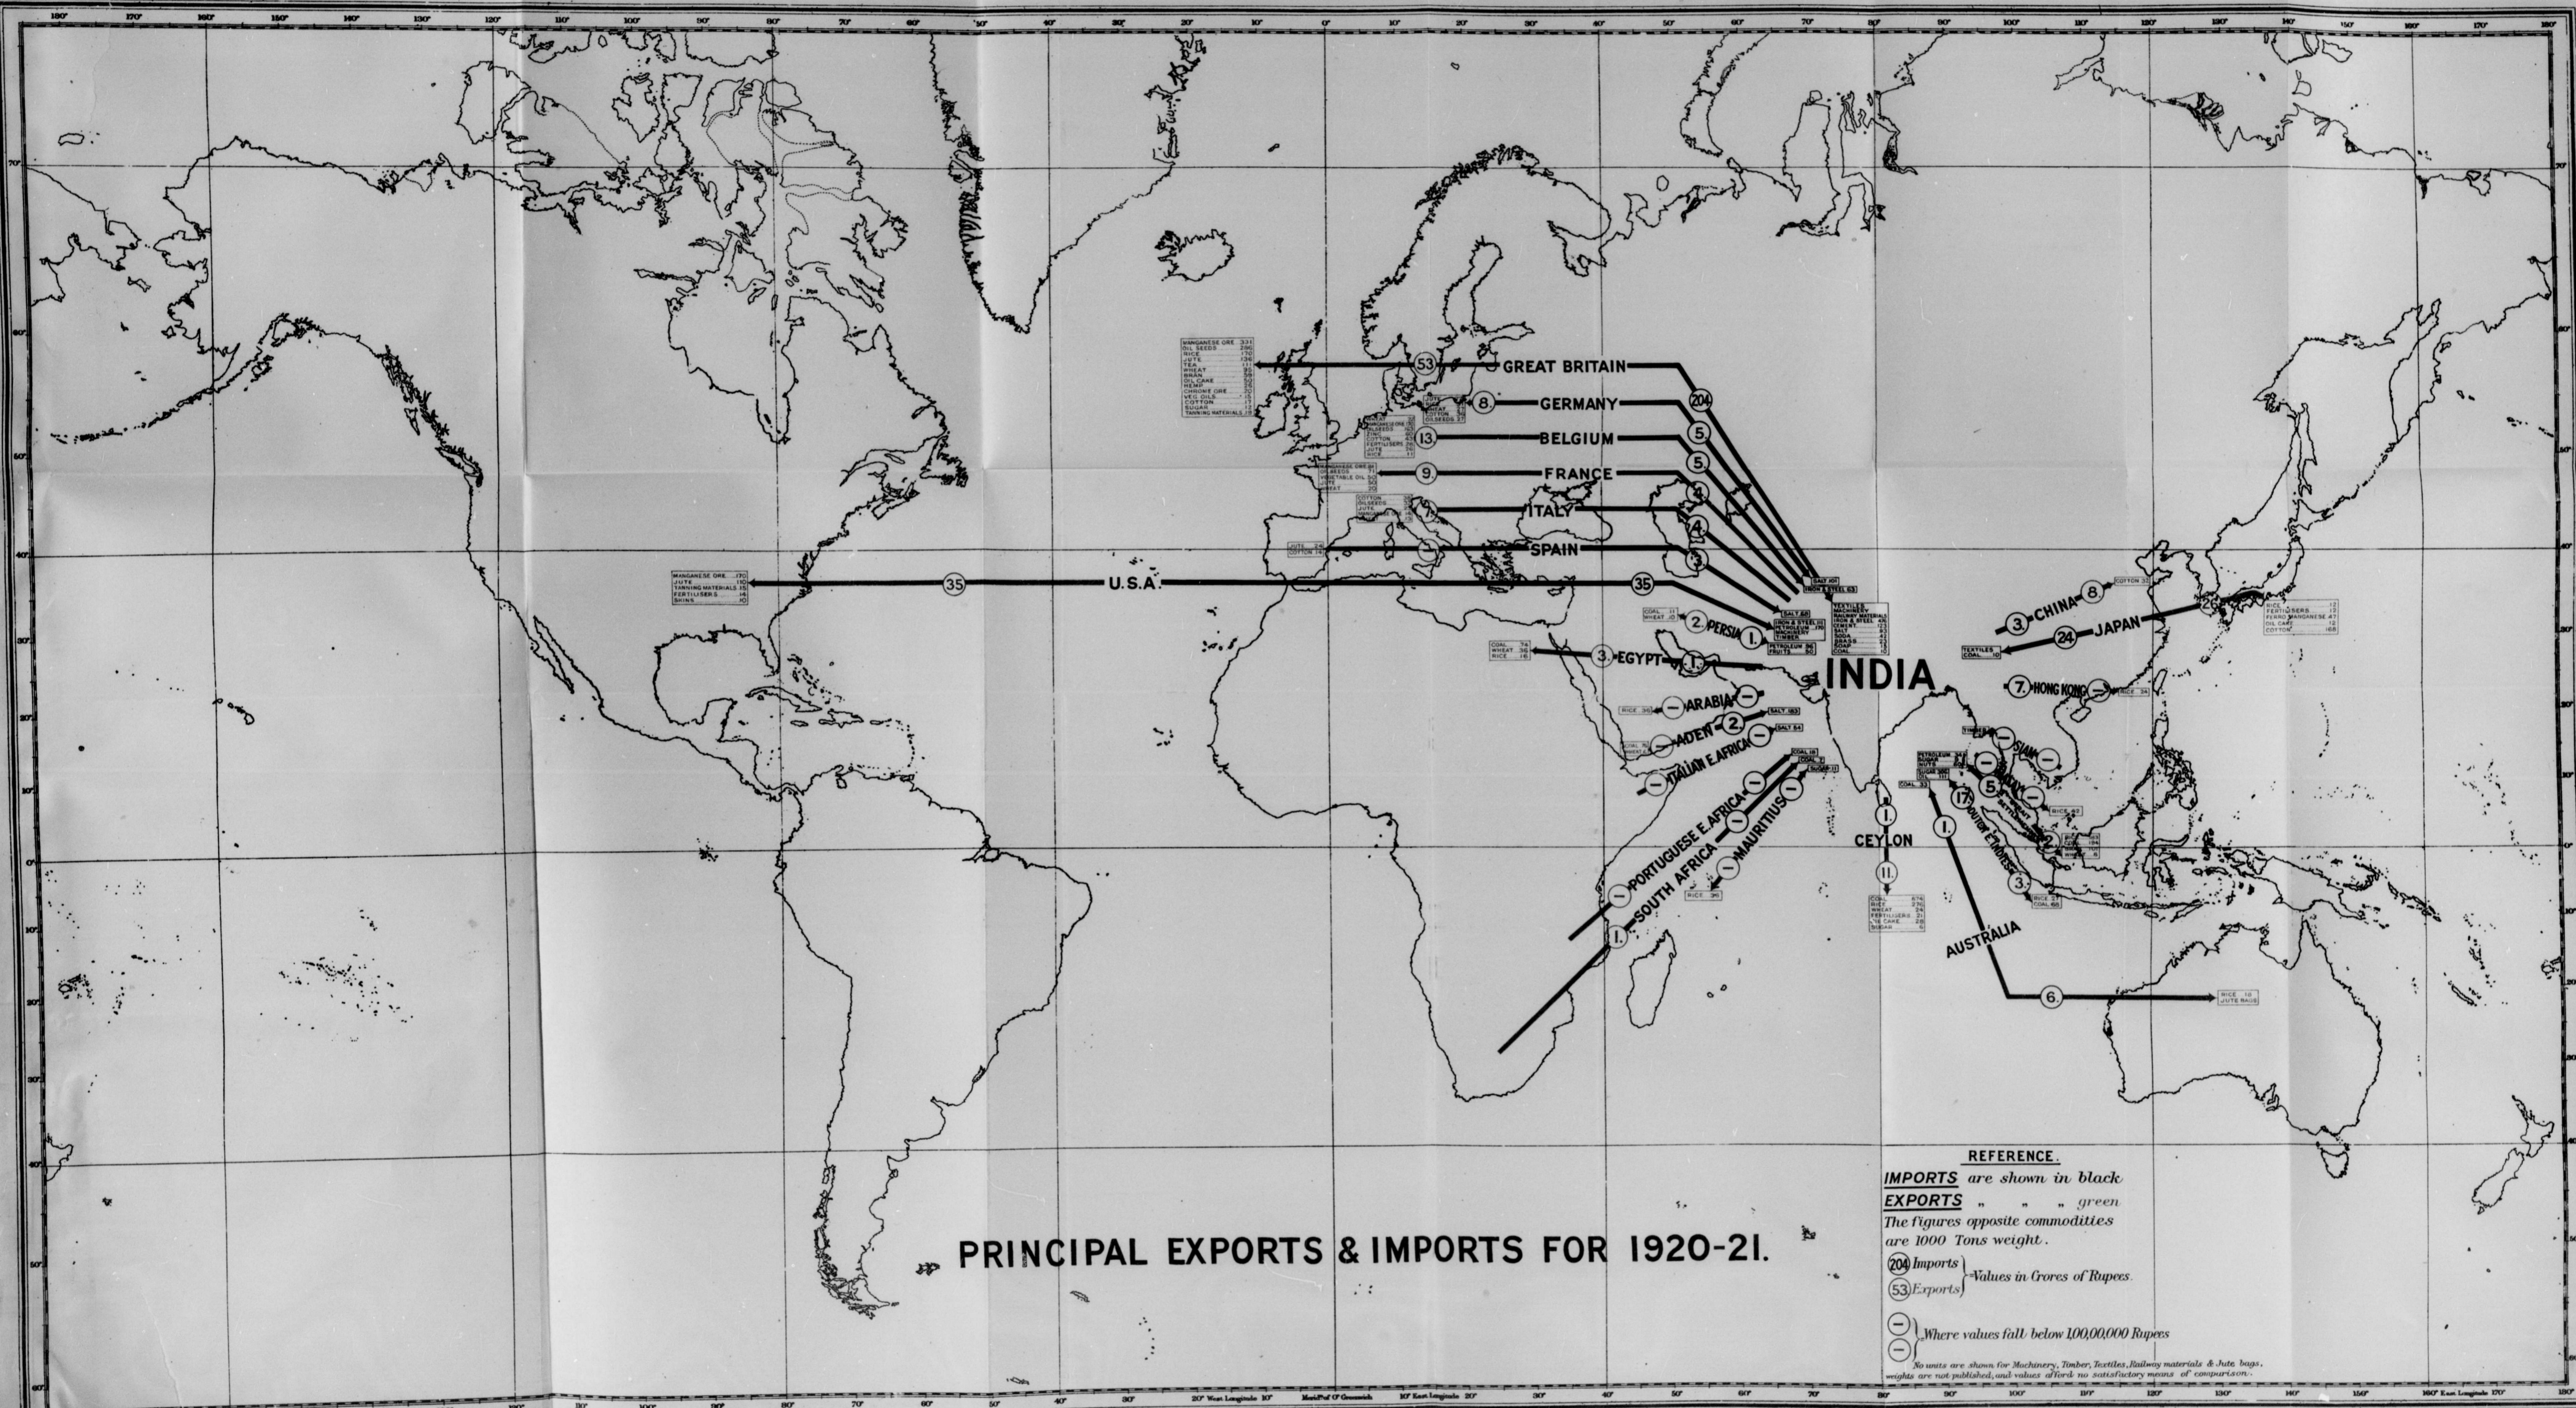

# THE WORLD

C 62992

## PRINCIPAL EXPORTS & IMPORTS FOR 1920-21.

**REFERENCE.**  
**IMPORTS** are shown in black  
**EXPORTS** " " " green  
 The figures opposite commodities are 1000 Tons weight.  
 (204) Imports } Values in Crores of Rupees.  
 (53) Exports }  
 ( ) Where values fall below 100,00,000 Rupees  
 No units are shown for Machinery, Timber, Textiles, Railway materials & Jute bags.  
 weights are not published, and values offered no satisfactory means of comparison.