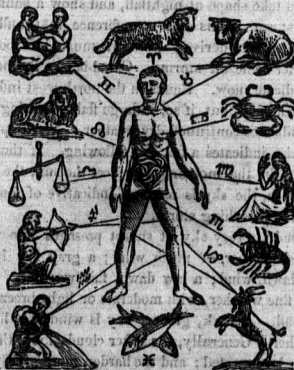

40
TOLL
MILL
478 DM

A friend to everybody is nobody's friend.

THE ZODIAC.

The Zodiac [from ζῳδιον, diminutive of ζῳον, an animal] is an imaginary belt in the heavens, 16° or 18° broad, in the middle of which is the ecliptic, or sun's path. It contains the twelve constellations, which once constituted the "twelve signs of the zodiac," and from which they are named. The zodiacal circle is supposed to be of very ancient origin, though it is first mentioned by Aristotle. About a century later, Autolous speaks of it. Aratus, in his astronomical forms, names the zodiacal circle, and enumerates its twelve signs, and states, moreover, that six of them rise and six set every night.

THE ANATOMY OF MAN'S BODY,

As supposed to be governed by the Twelve Constellations, according to Ancient Astrology.

The Head and Face. ARIES, ♈ The Ram.

Arms.
GEMINI, ♊
The Twins.

Heart.
LEO, ♌
The Lion.

Reins.
LIBRA, ♎
The Scales.

Thighs.
SAGITTARIUS, ♐
The Archer.

Legs.
AQUARIUS, ♒
The Waterman.

Neck.
TAURUS, ♉
The Bull.

Breast.
CANCER, ♋
The Crab.

Bowels.
VIRGO, ♍
The Virgin.

Secrets.
SCORPIO, ♏
The Scorpion.

Knees.
CAPRICORNUS, ♐
The Goat.

The Feet. PISCES, ♓ The Fishes.

To find where the sign is: First find the day of the month, and against it is the sign or place of the moon. Then, by reference to this cut, you will see what part of the body this sign is supposed to govern.

NAMES AND CHARACTERS OF THE SIGNS OF THE ZODIAC.

1 ♈ Aries, the Ram.	5 ♌ Leo, the Lion.	9 ♐ Sagittarius, the Archer.
2 ♉ Taurus, the Bull.	6 ♍ Virgo, the Virgin.	10 ♑ Capricornus, the Goat.
3 ♊ Gemini, the Twins.	7 ♎ Libra, the Balance.	11 ♒ Aquarius, the Waterman.
4 ♋ Cancer, the Crab.	8 ♏ Scorpio, the Scorpion.	12 ♓ Pisces, the Fishes.

EXPLANATION OF ASTRONOMICAL CHARACTERS.

☉ ☉ Sun. ☾ ☽ Moon. ☿ Mercury. ♀ Venus. ⊕ Earth. ♃ Mars. ♃ Jupiter. ♄ Saturn. ♅ Uranus. ♆ Neptune. ♁ Vesta. ♃ Juno. ♃ Pallas. ♃ Ceres. ☾ New Moon. ☽ First Quarter. ☽ Full Moon. ☽ Last Quarter. ☉ Dragon's Head, ascending node. ☊ Dragon's Tail, descending node. ☉ ☽ Conjunction, or in the same degree. ☉ ☽ Opposition, or 180 degrees apart. * ☽ ☉ Sextile, 60 degrees apart. ☐ ☽ ☉ Quartile, 90 degrees apart. ☐ ☽ ☉ Trine, 120 degrees apart.

SHORTEST AND LONGEST DAYS.

At Berlin, London, and Paris, the longest day is 16½ hours, and the shortest 7½; at Stockholm and Upsal, 16½ and 4½; Hamburg and Dantzic, 17 and 7; St. Petersburg and Tobolsk, 21½ and 2½; Archangel, 22½ and 1½; at Torneo, 23 and 1; at Wardehus, in Norway, and at the North Cape, daylight lasts from the 21st of May to the 21st of July, without interruption; and at Spitzbergen the longest period of day lasts 3½ months.

A good book is a most excellent companion.

A proverb is the wisdom of many expressed by the wit of one.

Pain Killer is the cheapest of family physicians, and one of the best of friends.