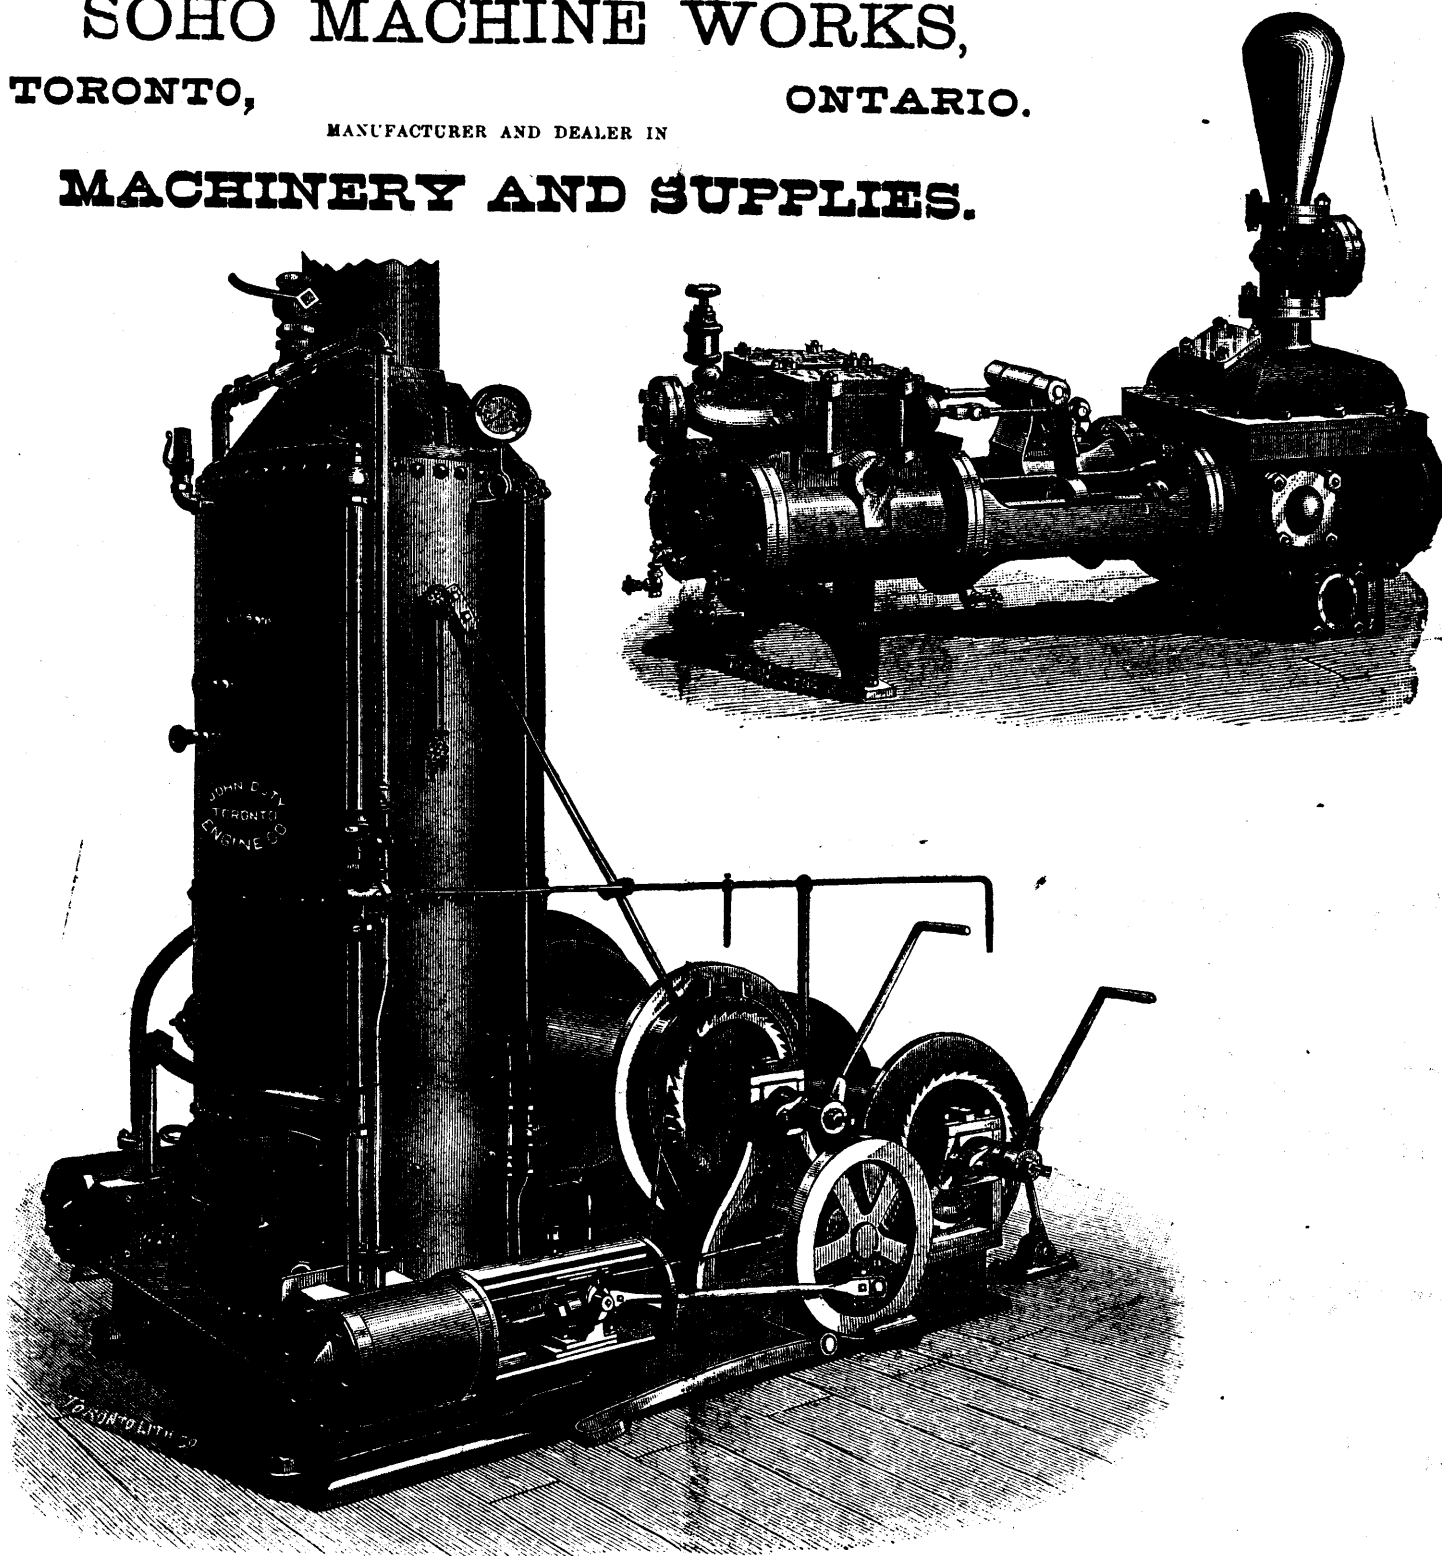

A. R. WILLIAMS,
SOHO MACHINE WORKS,
TORONTO, ONTARIO.
MANUFACTURER AND DEALER IN
MACHINERY AND SUPPLIES.

Duplex Steam Pumps, all sizes. Every Pump Guaranteed.

VERY LOW PRICES.

Portable Engines, Hoisting Engines, Stationary Engines, Iron and Wood Working Machinery, Ventilating Fans, Saw Mill and Shingle Mill Machinery. Full lines of Machinery and Supplies. Send for Catalogue.