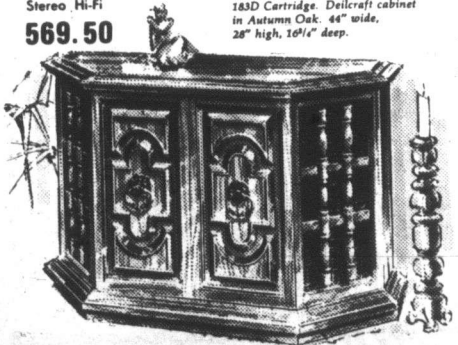

ELECTROHOME

MADEIRA Stereo Hi-Fi 569.50

POYNTZ T.V.
SALES & SERVICE Phone 277-2380