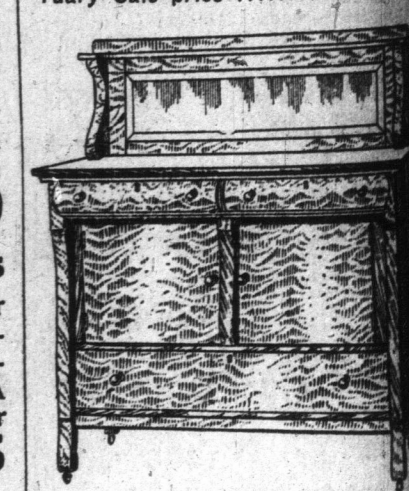

Buffet, as illustrated, in genuine quarter-cut oak, fumed or golden finish, Colonial design, good cupboard space, back fitted with large bevelled plate mirror. Regular price $28.50. February **20.45**

Sets of Dining-room Chairs, in solid oak finish only, box frames, padded seats, upholstered in genuine leather. Sets consist of five small and one arm chair. Regular price $21.50. February Sale **11.65**

the G
engag
mans
precl
local
which
claim
they
sive
were
offen
one-t