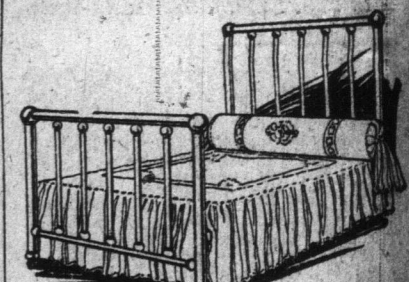

Extension Table, as illustrated, solid quarter-cut oak top, 45-inch, 6-ft. extension, base of solid oak, very massive construction, Colonial design, fumed or golden finish. Regular price $13.00. February Sale price **9.90**