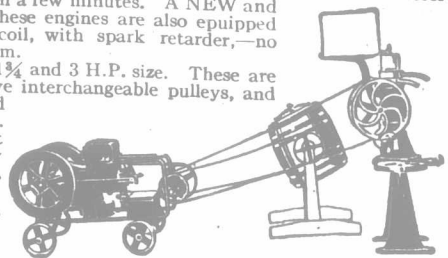

FREE LAND FOR THE SETTLER IN NEW ONTARIO

Millions of acres of virgin soil, obtainable free and at a nominal cost, are calling for cultivation.

Thousands of farmers have responded to the call of this fertile country, and are being made comfortable and rich. Here, right at the door of Old Ontario, a home awaits you.

For full information as to terms, regulations and settlers' rates, write to

H. A. MACDONELL
Director of Colonization
Parliament Bldg. :: TORONTO
HON. JAS. S. DUFF
Minister of Agriculture
Parliament Bldg. :: TORONTO

R.M.S.P.
FORTNIGHTLY SAILINGS
TWIN-SCREW MAIL STEAMERS
FROM **St. John (N.S.)** AND **Halifax (N.S.)**
SPECIAL FACILITIES FOR TOURISTS
For illustrated folders, rates, etc., apply to the Agents of The Royal Mail Steam Packet Company, or in HALIFAX (N.S.) to PICKFORD & BLACK, Ltd.

GRAND TRUNK RAILWAY SYSTEM COLONIST FARES

ONE-WAY SECOND-CLASS
From all Stations in Ontario to certain points in

ALBERTA BRITISH COLUMBIA
ARIZONA CALIFORNIA
COLORADO IDAHO
MONTANA NEVADA
OREGON TEXAS
UTAH WASHINGTON, ETC.

On Sale Sept. 24 to Oct. 8 Inclusive.

Full particulars from agents or write:

C. E. HORNING,
District Passenger Agent, Union Station,
Toronto, Ont.

LEARN TO BE A CHAUFFEUR

Good Jobs are easily obtained by competent men. Our diploma qualifies you for Government chauffeur's license examinations. Our course embodies the actual repairing of all makes of automobiles and driving through the trafficked thoroughfares of a large city. The lectures are simple, yet thorough and instructive. Special course for owners and prospective owners. Special facilities for lady students. Write to-day for free booklet.

Edward W. Cameron, Principal
TORONTO AUTOMOBILE SCHOOL
Successors to Y. M. C. A. Automobile School
85-87 Wellington St., W., Toronto, Ont.