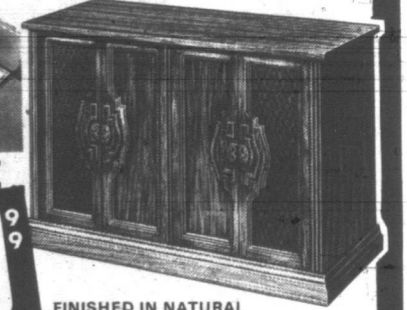

FINISHED IN NATURAL WALNUT - 36" x 24" x 17"

$219⁹⁹