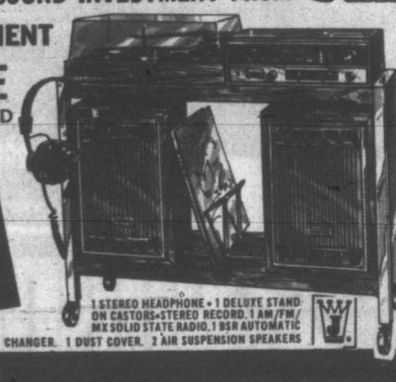

- AFC STEREO INDICATOR
- AUTOMATIC SHUT-OFF
- REAR SPEAKER JACKS
- TAPE OUTPUT & INPUT
- CONVENIENT ROLL-ABOUT CART