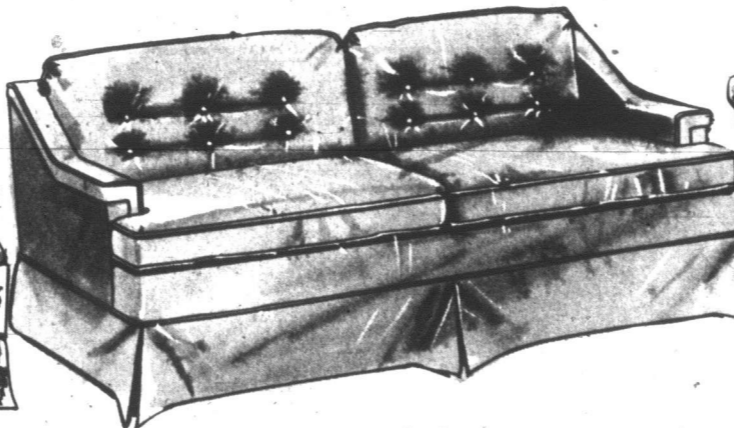

TRADITIONAL STYLE WITH SEMI-ATTACHED CUSHION BACK

Deep tufted, foam filled back and reversible foam T-type seat cushions. Tailored valance and rich matelasse covers.

$139