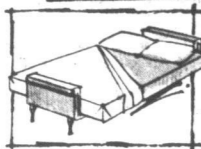

Leon's
Since 1909