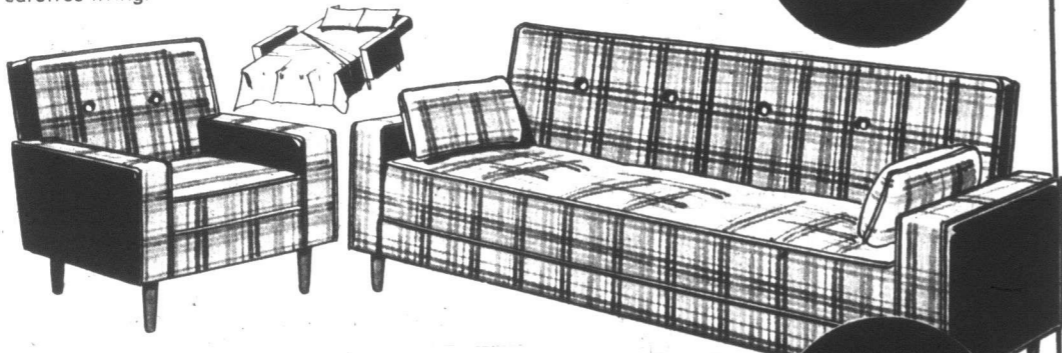

CHANNEL-BACK MODERN SOFA BED WITH MATCHING SWIVEL ROCKER. Deeply foam padded back and seat for sitting or sleeping comfort. Opens easily into a full length bed for two with convenient bedding storage compartment in base. Leather-like vinyl cover for carefree living.

2-PCE.
$169.95

SMART MODERN 2-pce. SOFA BED SET IN STAIN RESISTANT HERCULON

Stunning plaid pattern in brown, rust shades. Long-wearing HERCULON is practically stain proof. Foam padded back and seats with foam arm bolsters for lounging. Opens into a full length bed for two with storage compartment in base of sofa.

2-PCE.
$169.50