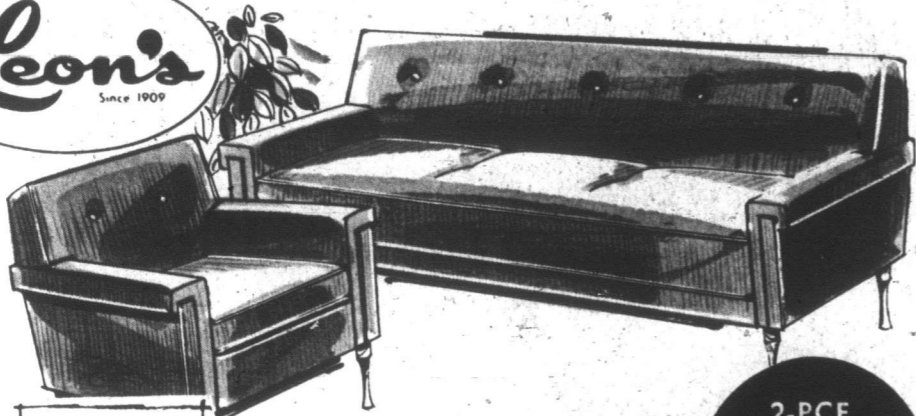

Leon's
Since 1909

2-PCE.
$119.95