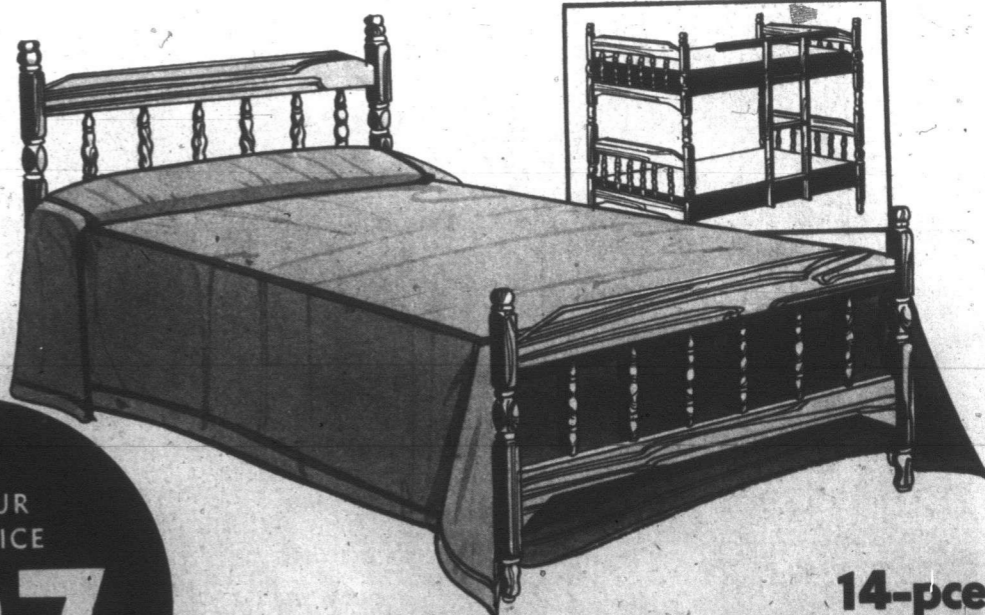

14-pce. JENNY LIND BUNK BEDS

Stack them where space is limited or use them as twin beds. Solid maple and birch construction complete with wooden side rails, ladder, guardrail, two smoothtop springfilled mattresses, two firm-support posture boards. Rich brown sugar maple finish. Sturdily built to provide years of service.