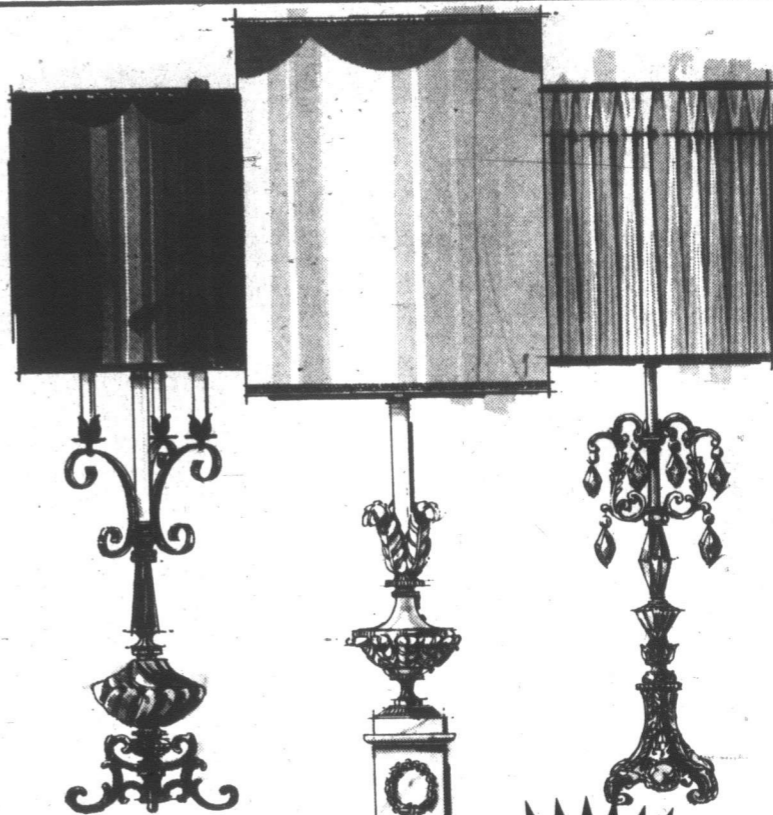

Your Choice
$19.95

No home is truly well-decorated without one or more handsomely crafted table lamps. Select one of these lamps and witness the difference in your decor.

SPANISH. Stately 38-inch high lamp with Spanish decorative scrollwork with fluted glass font in amber or red at base. Choice of black base with gold velvet shade or black base with red velvet shade.

PROVINCIAL. Square pedestal column finished in antique white, green or red with white shade and matching trim. 33 inches high.

TRADITIONAL CRYSTAL . . . Glittering imported genuine smoked crystal prisms accented with antique gold base. 33 inches high with pleated white silk-like shade.

MOD GLOBE LAMPS

Ideal for any room. White globe with bright colored base in choice of yellow, red, green or black.

$3.99

CASH AND CARRY