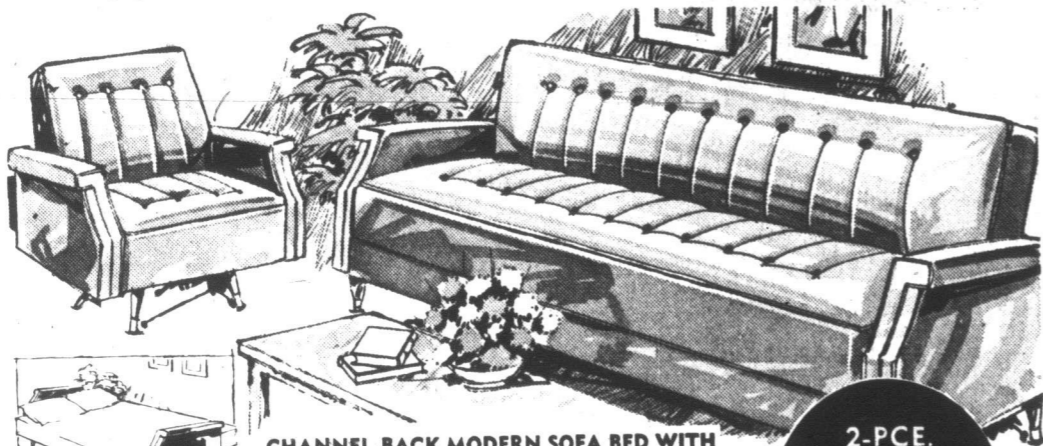

Leon's
Since 1909

2-PCE.
$119.95

CHANNEL-BACK MODERN SOFA BED WITH MATCHING SWIVEL ROCKER. Deeply foam padded back and seat for sitting or sleeping comfort. Opens easily into a full length bed for two with convenient bedding storage compartment in base. Leather-like vinyl cover for carefree living.

2-PCE.
$169.95

SMART MODERN 2-pce. SOFA BED SET IN STAIN RESISTANT HERCULON

Stunning plaid pattern in brown, rust shades. Long-wearing HERCULON is practically stain proof. Foam padded back and seats with foam arm bolsters for lounging. Opens into a full length bed for two with storage compartment in base of sofa.

2-PCE.
$169.50

Your Choice
$19.95

No home is truly well-decorated without one or more handsomely crafted table lamps. Select one of these lamps and witness the difference in your decor.

SPANISH. Stately 38-inch high lamp with Spanish decorative scrollwork with fluted glass font in amber or red at base. Choice of black base with gold velvet shade or black base with red velvet shade.

PROVINCIAL. Square pedestal column finished in antique white, green or red with white shade and matching trim. 33 inches high.

TRADITIONAL CRYSTAL . . . Glittering imported genuine smoked crystal prisms accented with antique gold base. 33 inches high with pleated white silk-like shade.

MOD GLOBE LAMPS

Ideal for any room. White globe with bright colored base in choice of yellow, red, green or black.

$3.99

CASH AND CARRY

CHARMING LOVE SEATS GIVE HARD-TO-ARRANGE ROOMS THAT DECORATOR LOOK

EARLY AMERICAN STYLE IN FLORAL PRINT

$99.95

TRADITIONAL STYLE WITH SEMI-ATTACHED CUSHION BACK

Deep tufted, foam filled back and reversible foam T-type seat cushions. Tailored valance and rich matelasse covers.

$139

TUXEDO STYLE IN HERCULON

$149

14-pce. WAGON WHEEL BUNK BEDS