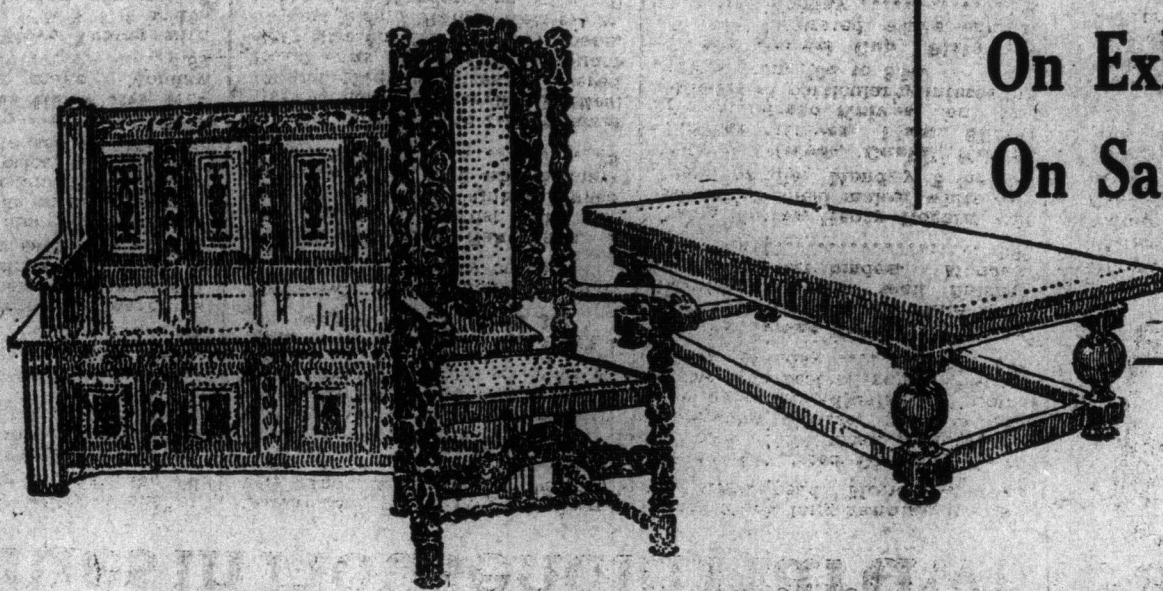

Women's Underskirts

Underskirts made of lovely fine nainsook in a neat fitting gored style, beautifully made and finished with handsome deep fluffy flounces of shadow lace insertion and pin-tucked lawn. Price **2.75**

Cotton Crepe Nighties

Made in a pretty allover style of lovely soft cotton crepe that requires no ironing. The round neck and short kimono sleeves are trimmed with edge of linen lace. Sizes 56, 58 and 60. Flesh or white. Special value at **1.19**

Flannels 35c

(No Phone or Mail Orders.) They come in a splendid range of stripes suitable for pyjamas, shirts, etc. Width 30 inches. Regularly 50c and 60c a yard. Clearing Monday at **35c**

Towels, Sheets, Etc.

- Union Hookback Bedroom Towels, hemmed, Monday special, 2 pairs for . . . . . **.95**
- White Terry Baby Bath Sheets. Size 38 x 40 inches. Each . . . . . **.75**
- Damask Table Napkins, pure linen. Assorted designs. Size 22 x 22 inches. Monday per dozen **2.89**
- Hemstitched Damask Table Cloths. Assorted designs. Size 61 x 90 in. Special at **1.95**
- Unbleached Cotton, good heavy quality. Free from specks. Will bleach easily. 36 inches wide. Monday, a yard . . . . . **.11**
- Bleached Cotton, medium weight. 36 inches wide. Monday, a yard . . . . . **.14**
- White Flannellette, an extra heavy quality with a close thick pile. 27 inches wide. Special on Monday, a yard . . . . . **.17**

Toilet Goods

Great Clearance of High-Class Furniture

Including American Models and Samples

On Exhibition Today
On Sale Tomorrow
(Fifth Floor)

This is the aftermath of the biggest February Furniture Sale we ever held. There are **NEARLY ONE HUNDRED PIECES OF THIS SUPERB AND ARTISTIC FURNITURE**, most of it made up as sample show pieces from choice selected wood and by expert cabinet makers.

The entire offering averages **LESS THAN HALF-PRICE**, and there articles at less than one-third of the original price, with some pieces actually one-fourth the regular figures. The reason is this: they are not absolutely perfect—they show some scratches and other blemishes which the salesmen will point out to you, for you could hardly find them otherwise. Most of them have done duty as samples and at Furniture Exhibits, hence this great opportunity to buy them at a fraction of their original prices.