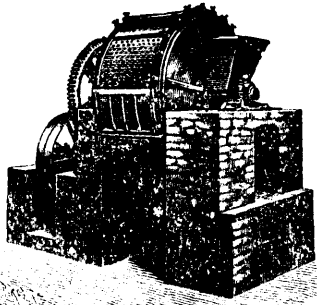

FRIED KRUPP GRUSONWERK

ENGINEERING WORKS,
IRON AND STEEL FOUNDRY.