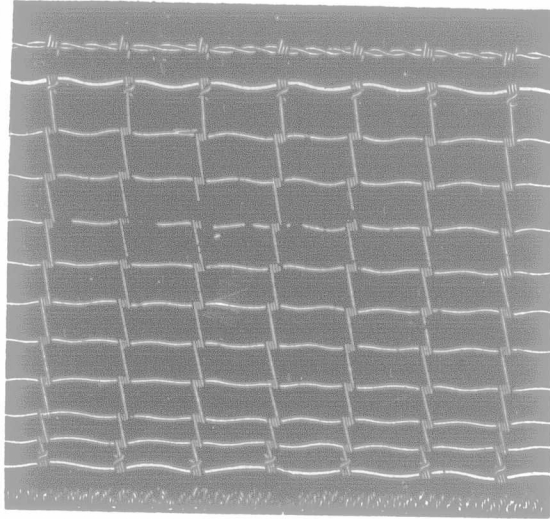

Built on the Ground

THAT'S THE REASON FENCES BUILT WITH

LONDON FIELD-WEAVING MACHINES

ARE SUPERIOR TO OTHERS.

Men of long experience with wire fences say they would not pay as much per pound for roll fence as for the same quality of wire with which to weave their own fence on the ground. Why? Because it's built so much better that it pays. Yes, it pays several times over for the work. Buy London Coiled Wire with London tin tags. Build it in the field with a London, and get the best results for the least money.

ASK YOUR DEALER FOR OUR CATALOGUE OR WRITE US.

SEE OUR ADVERTISEMENT IN APRIL 15th ISSUE of ADVOCATE

LONDON FENCE MACHINE CO., Ltd.
CLEVELAND, OHIO. LONDON, ONT.

MELOTTE ...CREAM SEPARATORS

Are the popular farm cream separators for several reasons. One of them is illustrated here. The Bowl hangs on a hardened steel spindle which revolves in a socket fitted with ball bearings. Friction is thus reduced to a minimum, and the machine runs so smoothly as to necessitate the use of a brake, which is a feature of all the "1903" Melottes. An equally important feature of this beautiful arrangement is that the bowl is self-balancing, and thus all the annoyance and expense involved in a bowl getting out of balance is avoided. These invaluable features are possessed by no other Cream Separator. Ask our agents to let you have a machine for eight days' free trial, or write us for Illustrated Booklet.