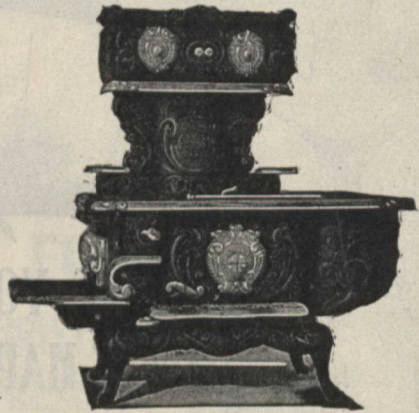

SOLD BY THE BEST DEALERS EVERYWHERE

MANUFACTURED BY

THE GURNEY, TILDEN COMPANY, Limited

Hamilton Montreal Winnipeg Vancouver

WITCH HAZEL TOILET SOAP

FOR THE SKIN AND COMPLEXION

Used by the Canadian Pacific Railway from Ocean to Ocean

A very fine skin soap, containing a large percentage of pure Witch Hazel, the best thing known for healing the skin. It is richly perfumed, making it the most delightful Toilet Soap one can use.

MANUFACTURED ONLY BY THE ROYAL CROWN, Limited WINNIPEG, CANADA