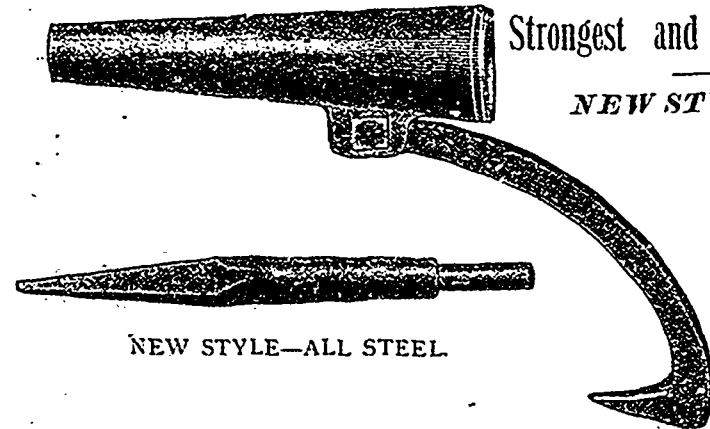

Sole Manufacturers of the

**Royal Lubricant and Royal Crank
Pin Lubricant,**

Which is specially adapted for engines and shafting, and is a saving of 50 to 75 per cent. over oils.

JOSEPH HARTON & CO.,
29 Church-St., Toronto,
SOLE AGENTS FOR CANADA.

Telephone 500.

THE ORONO GANT DOGS.

NEW STYLE--ALL STEEL.

Strongest and Lightest in the Market.

NEW STYLE--COMPLETE

Socket is in one piece and extends above hook, adding strength. Drop Forged Hook and Round Bill; easily disengaged. Pick, with shoulder. Selected Rock Maple Handle, specially bored.