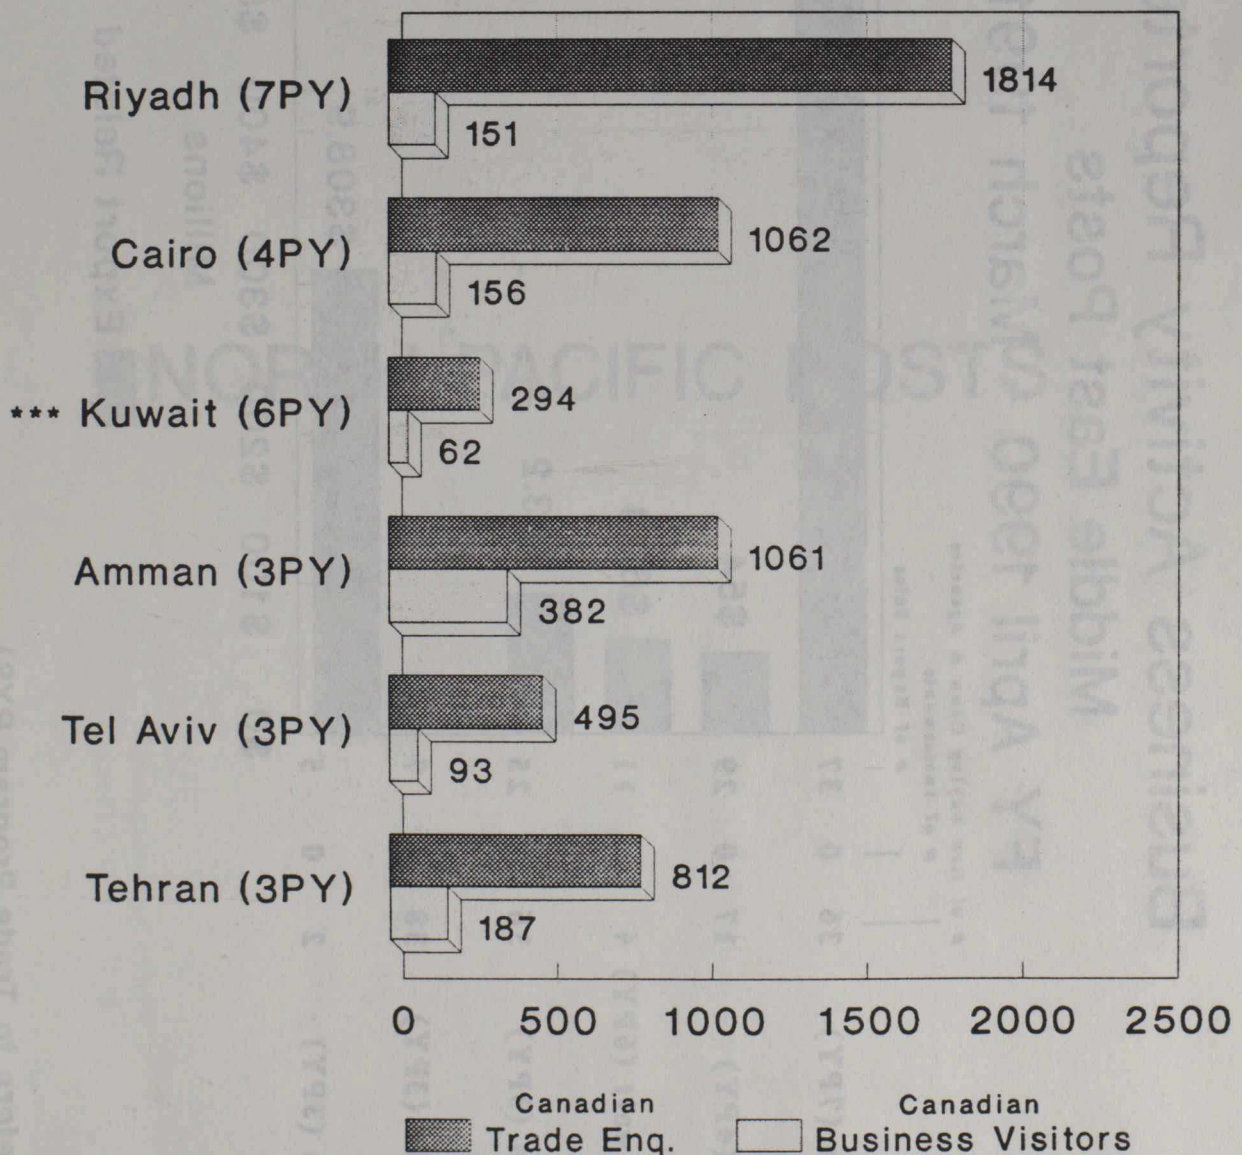

Selected Workload Indicators

Canadian Trade Enquiries

Canadian Business Visitors

Middle East Posts

FY April 1990 - March 1991

(PY refers to Trade Program PYS)
 *** 1 of 4 reports rec'd