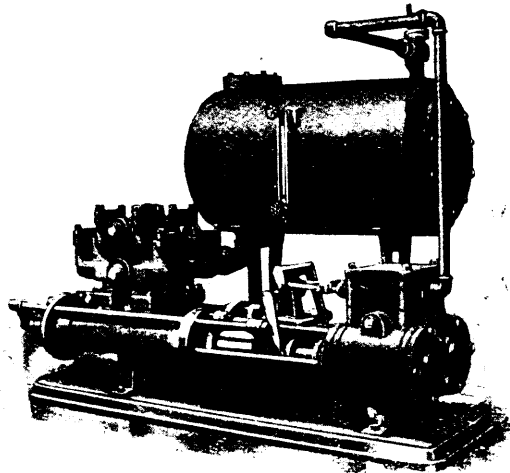

Yours truly,

THE ONTARIO LUMBER CO., LIMITED.
 H. H. Cook, President.

**Malleable
 Iron
 Castings**

CAPACITY 4,000 TONS

**McKinnon Dash &
 Metal Works Co.,
 LIMITED**

ST. CATHARINES, - ONT.

**Cranes
 Pumps
 Condensers**
 Etc.