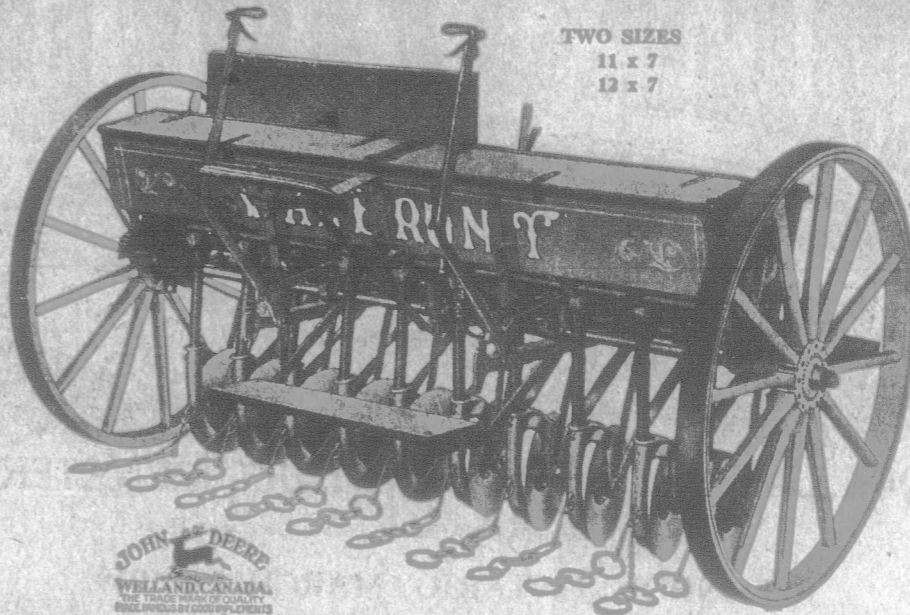

MAKE ALL YOUR LAND PRODUCE

... WITH A ... JOHN DEERE-VAN BRUNT FERTILIZER DRILL

It will handle any standard fertilizer, 66 to 1,250 pounds per acre, according to variety. Investigate the finger-type feeder wheels and knocker, which prevents fertilizer from choking up in the fertilizer box.

Special feeder wheels can be furnished to distribute 24 to 750 pounds per acre.

The tilting lever makes perfect seeding possible under any conditions of seed or soil.

The Van Brunt Patented Disc Bearings are guaranteed for the life of the drill, and each machine is warranted to do satisfactory work in any kind of soil capable of being seeded. If the machine does not make good, the makers will.

IT WILL PAY YOU TO INVESTIGATE THE FEATURES AND ADVANTAGES OF THIS MACHINE.

TWO SIZES
11 x 7
12 x 7

It will plant any small seed from alfalfa to bearded oats, peas and beans without crushing the seed or permitting it to choke up in the seed box.

The general construction of this machine is exactly the same as the ordinary John Deere-Van Brunt Grain Drill, it having the exclusive features of all Van Brunt Drills, including the Van Brunt Adjustable Gate Force Feed.

The Agitator Attachment keeps the contents of the fertilizer box in constant motion and a continuous flow into each and every feed tube is always certain.

SEE YOUR NEAREST JOHN DEERE DEALER, OR WRITE DIRECT TO

WELLAND JOHN DEERE MANUFACTURING COMPANY, LIMITED

ONTARIO

GILSON STANDARDIZED TRACTOR

"Goes Like Sixty"
Great power, strong, durable, compact construction, light and handy. Wonderful draw bar pull, unsurpassed for belt work. Standardized throughout. A serviceable one-man Tractor that will make money for you 10-20, 19-25 and 18-30 h.p. Made in Canada. Write to-day for catalogue.
GILSON MFG. CO. LTD., 87
579 York St., Guelph, Ont.

GILSON SILO FILLERS

THE GILSON SILO FILLER is the one blower which can be successfully operated with as little power as 4 h.p. There is a Gilson Silo Filler for every purpose—for the individual farmer, for the syndicate, and our latest capacity machine for the custom dealer.
We guarantee every Gilson Silo Filler to cut and elevate more ensilage with the same power than any other blower cutter.
Will Silo Filling Time find you ready?
Write for catalogue to-day.
Gilson Mfg. Co. Ltd.
399 York St., Guelph, Ont.
38

LONDON CONCRETE MIXER NO. 4
EQUIPPED WITH
"Novo" Dust Proof Gasoline Engine
Capacity 40 cu. yds. per day.

This machine is especially suitable for small jobs. It is built to last a life-time. Saves the price of itself in thirty days' use.
Write for catalogue No. 1-K.
London Concrete Machinery Co., Limited
Dept. B, London, Ontario
World's Largest Manufacturers of Concrete Machinery.