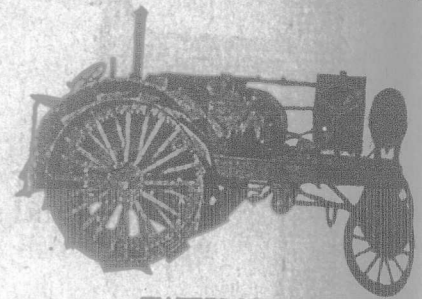

Tractors and Threshers

WATERLOO BOY

The Simplest, most Accessible, most Powerful 3-Plow Tractor on the market. Suitable for hauling & Plows, Threshing, Silo Filling and General Farm Work.