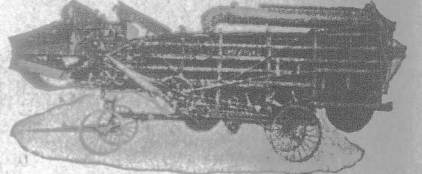

Individual Farmers' Threshers, suitable size to be driven by small Tractors and Gasoline Engines. Do your own threshing. Keep your farm clean and save expense.
Write for free catalogue, prices, and any information wanted.

THE ROBT. BELL ENGINE & THRESHER COMPANY, LIMITED
Seaforth, Ont.
Also Steam Tractors, and large size.