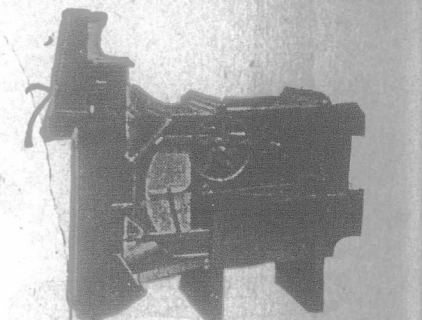

The Kline Mill

Sold at Auction after inventor died, when new ones could be got at Twice the Price of new one To-day. The Public though they would not get any more Kline Mills, in vicinity of Beeton and near towns. It is the only mill that weighs and grades grain. In separating wild oats has no comparison. Capacity One Hundred bushels an hour; also power attachment. Bestest mill to turn made. Write for particulars.

Kline Fanning Mill Co., Beeton, Ontario.

STOP FORGETTING!

PELMAN INSTITUTE Dept. E Toronto, Can.