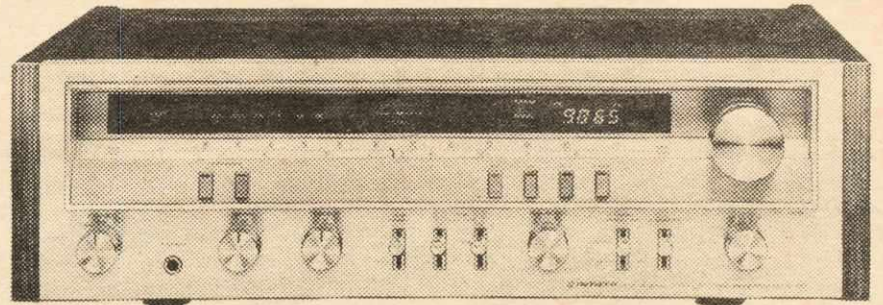

SHHHHHH.

You really should listen to PIONEER.

SX-3800

SX-3400

SX-3600

SX-3500

SX-3700

And your opportunity for listening to your very own PIONEER has rarely been better.

PIONEER®

Right now, chances are very good that your nearest PIONEER Dealer has an excellent choice of PIONEER receivers on display in his store. Walk in and test listen the model of your choice. The very affordable SX-3400 offers 15 watts per channel, driven into 8 ohms, over the 20-20000 Hz audio frequency range, with no more than 0.08% total harmonic distortion. The SX-3500 features 20 watts per channel with no more than 0.05% total harmonic distortion. If your space allows for more useable power, then consider the SX-3600, with 30 watts per channel and no more than 0.05% total harmonic distortion. The SX-3700 produces 45 watts of power per channel

with no more than 0.02% total harmonic distortion. And the SX-3800 offers 60 watts per channel with a truly remarkable 0.005% total harmonic distortion as a maximum figure. The amazing list of PIONEER features and exclusives are really too numerous to mention in this limited space. *Do yourself a favour and check them out at your nearest PIONEER Dealer. And please, do it very soon.* PIONEER means quality in: Receivers, Turntables, Cassette Decks, Speakers, Headphones and much more. PIONEER also leads the way with a complete range of Car Stereo which includes: Decks, Speakers and Accessories.