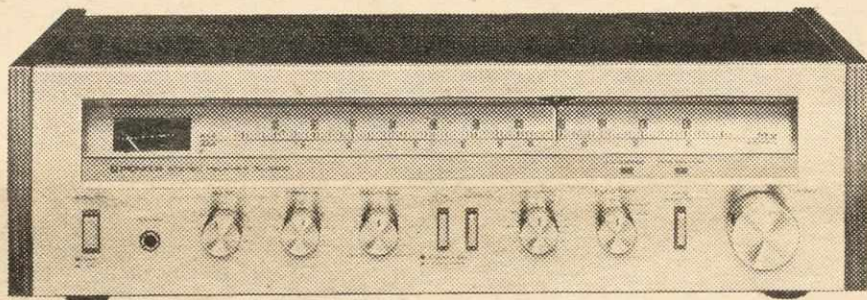

SHHHHHH.

You really should listen to PIONEER.

SX-3800

SX-3400

SX-3600

SX-3500

SX-3700

And your opportunity for listening to your very own PIONEER has rarely been better.

PIONEER®

Right now, chances are very good that your nearest PIONEER Dealer has an excellent choice of PIONEER receivers on display in his store. Walk in and test listen the model of your choice. The very affordable SX-3400 offers 15 watts per channel, driven into 8 ohms, over the 20-20000 Hz audio frequency range, with no more than 0.08% total harmonic distortion. The SX-3500 features 20 watts per channel with no more than 0.05% total harmonic distortion. If your space allows for more useable power, then consider the SX-3600, with 30 watts per channel and no more than 0.05% total harmonic distortion. The SX-3700 produces 45 watts of power per channel

with no more than 0.02% total harmonic distortion. And the SX-3800 offers 60 watts per channel with a truly remarkable 0.005% total harmonic distortion as a maximum figure. The amazing list of PIONEER features and exclusives are really too numerous to mention in this limited space. *Do yourself a favour and check them out at your nearest PIONEER Dealer. And please, do it very soon.* PIONEER means quality in: Receivers, Turntables, Cassette Decks, Speakers, Headphones and much more. PIONEER also leads the way with a complete range of Car Stereo which includes: Decks, Speakers and Accessories.