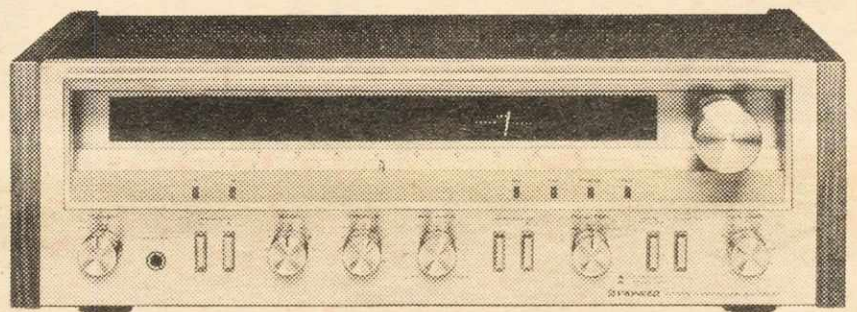

SHHHHHH.

You really should listen to PIONEER.

SX-3800

SX-3400

SX-3600

SX-3500

SX-3700

And your opportunity for listening to your very own PIONEER has rarely been better.

PIONEER®

Right now, chances are very good that your nearest PIONEER Dealer has an excellent choice of PIONEER receivers on display in his store. Walk in and test listen the model of your choice. The very affordable SX-3400 offers 15 watts per channel, driven into 8 ohms, over the 20-20000 Hz audio frequency range, with no more than 0.08% total harmonic distortion. The SX-3500 features 20 watts per channel with no more than 0.05% total harmonic distortion. If your space allows for more useable power, then consider the SX-3600, with 30 watts per channel and no more than 0.05% total harmonic distortion. The SX-3700 produces 45 watts of power per channel

with no more than 0.02% total harmonic distortion. And the SX-3800 offers 60 watts per channel with a truly remarkable 0.005% total harmonic distortion as a maximum figure. The amazing list of PIONEER features and exclusives are really too numerous to mention in this limited space. *Do yourself a favour and check them out at your nearest PIONEER Dealer. And please, do it very soon.* PIONEER means quality in: Receivers, Turntables, Cassette Decks, Speakers, Headphones and much more. PIONEER also leads the way with a complete range of Car Stereo which includes: Decks, Speakers and Accessories.