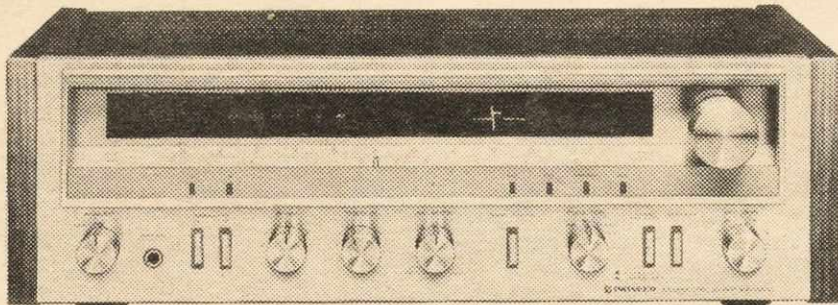

SHHHHHH.

You really should listen to PIONEER.

SX-3800

SX-3400

SX-3600

SX-3500

SX-3700

And your opportunity for listening to your very own PIONEER has rarely been better.

PIONEER®

Right now, chances are very good that your nearest PIONEER Dealer has an excellent choice of PIONEER receivers on display in his store. Walk in and test listen the model of your choice. The very affordable SX-3400 offers 15 watts per channel, driven into 8 ohms, over the 20-20000 Hz audio frequency range, with no more than 0.08% total harmonic distortion. The SX-3500 features 20 watts per channel with no more than 0.05% total harmonic distortion. If your space allows for more useable power, then consider the SX-3600, with 30 watts per channel and no more than 0.05% total harmonic distortion. The SX-3700 produces 45 watts of power per channel

with no more than 0.02% total harmonic distortion. And the SX-3800 offers 60 watts per channel with a truly remarkable 0.005% total harmonic distortion as a maximum figure. The amazing list of PIONEER features and exclusives are really too numerous to mention in this limited space. *Do yourself a favour and check them out at your nearest PIONEER Dealer. And please, do it very soon.* PIONEER means quality in: Receivers, Turntables, Cassette Decks, Speakers, Headphones and much more. PIONEER also leads the way with a complete range of Car Stereo which includes: Decks, Speakers and Accessories.