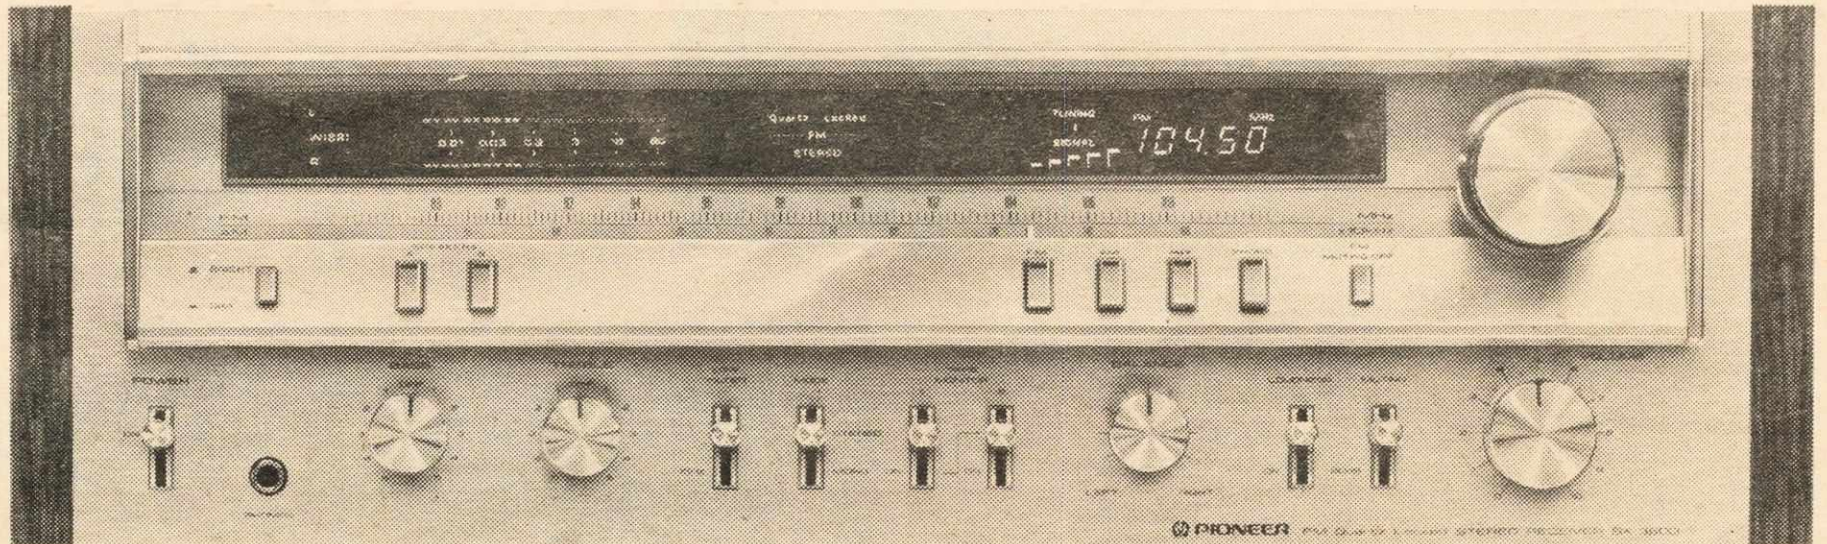

SHHHHHH.

You really should listen to PIONEER.

SX-3800

SX-3400

SX-3600

SX-3500

SX-3700

And your opportunity for listening to your very own PIONEER has rarely been better.

PIONEER®

Right now, chances are very good that your nearest PIONEER Dealer has an excellent choice of PIONEER receivers on display in his store. Walk in and test listen the model of your choice. The very affordable SX-3400 offers 15 watts per channel, driven into 8 ohms, over the 20-20000 Hz audio frequency range, with no more than 0.08% total harmonic distortion. The SX-3500 features 20 watts per channel with no more than 0.05% total harmonic distortion. If your space allows for more useable power, then consider the SX-3600, with 30 watts per channel and no more than 0.05% total harmonic distortion. The SX-3700 produces 45 watts of power per channel

with no more than 0.02% total harmonic distortion. And the SX-3800 offers 60 watts per channel with a truly remarkable 0.005% total harmonic distortion as a maximum figure. The amazing list of PIONEER features and exclusives are really too numerous to mention in this limited space. *Do yourself a favour and check them out at your nearest PIONEER Dealer. And please, do it very soon.* PIONEER means quality in: Receivers, Turntables, Cassette Decks, Speakers, Headphones and much more. PIONEER also leads the way with a complete range of Car Stereo which includes: Decks, Speakers and Accessories.