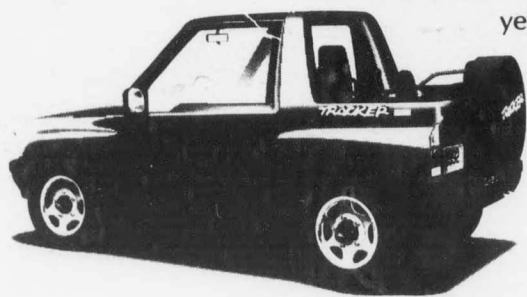

Starting at **$11,995.00***

Additional **$750 GRADUATE CASH BACK.**

See Dealer for conditions.

Get to know Geo.

YOUR MARITIME

CHEVROLET • GEO • OLDSMOBILE DEALERS

**CHEVROLET
OLDSMOBILE**